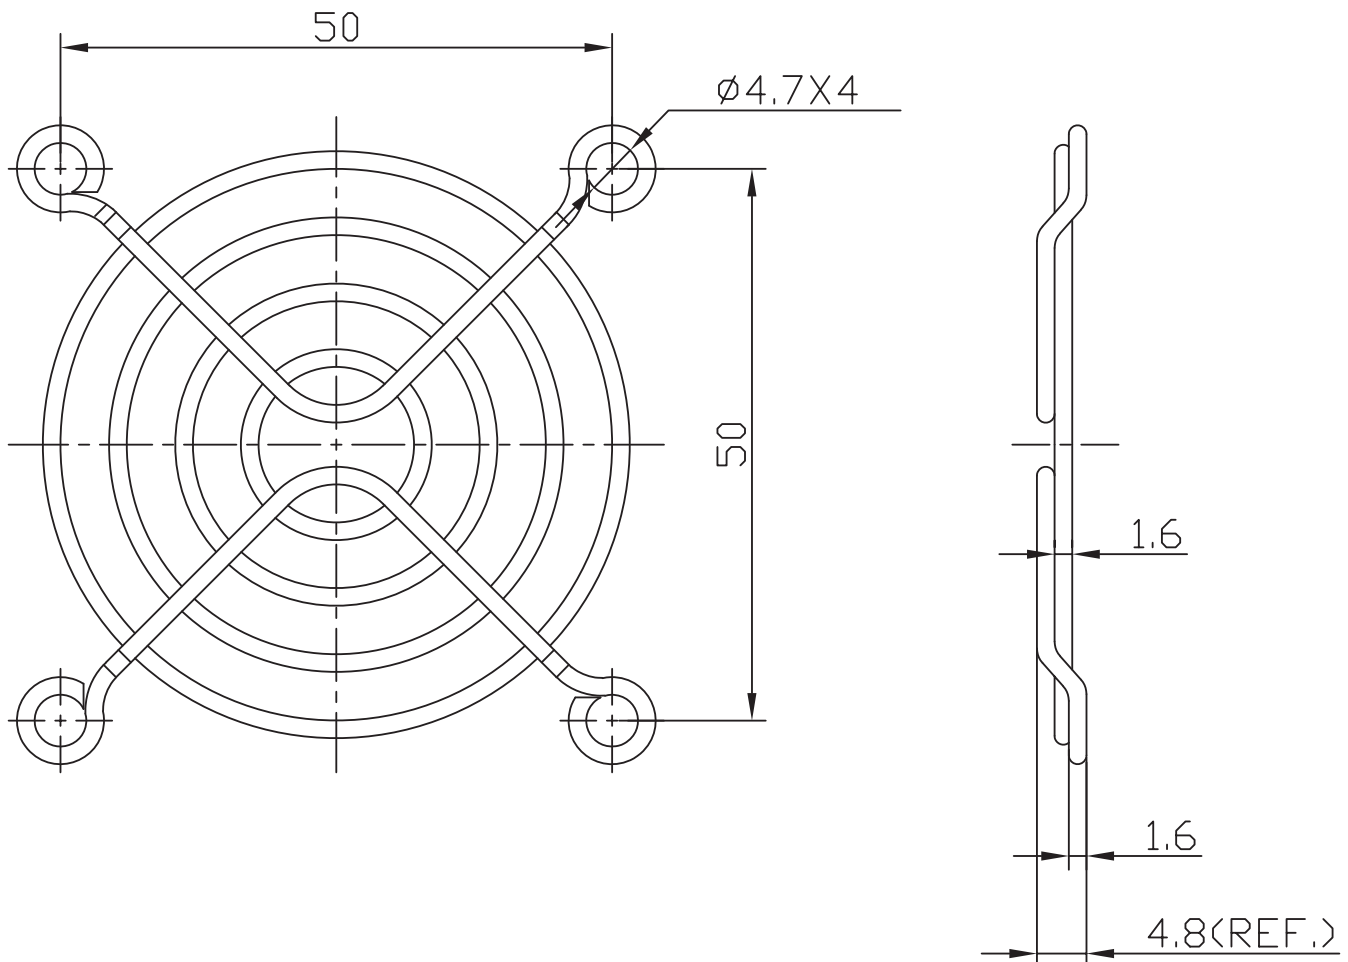

**MODEL:** FG60-50 | **DESCRIPTION:** FAN GUARD

**FEATURES**

- 50 mm pitch
- for use with 60 mm fan
- available with black oxide finish

**MECHANICAL DRAWING**

units: mm  
 tolerance: ±1.0 mm  
 unless otherwise noted

DESCRIPTION	MATERIAL	PLATING/COLOR
frame	steel wire	nickel chrome*

Notes: \*Add "B" to the end of the part number for black oxide finish.