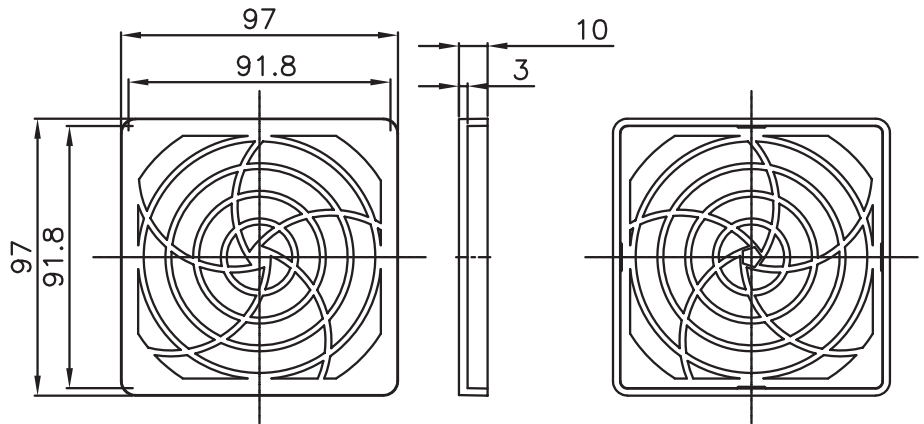

MECHANICAL DRAWING

units: mm
tolerance: ±1.0 mm
unless otherwise noted

DESCRIPTION	MATERIAL	PLATING/COLOR
housing	PA-707 (UL94HB)	black
media	polyurethane foam (30 PPI)	

UPPER HOUSING

LOWER HOUSING