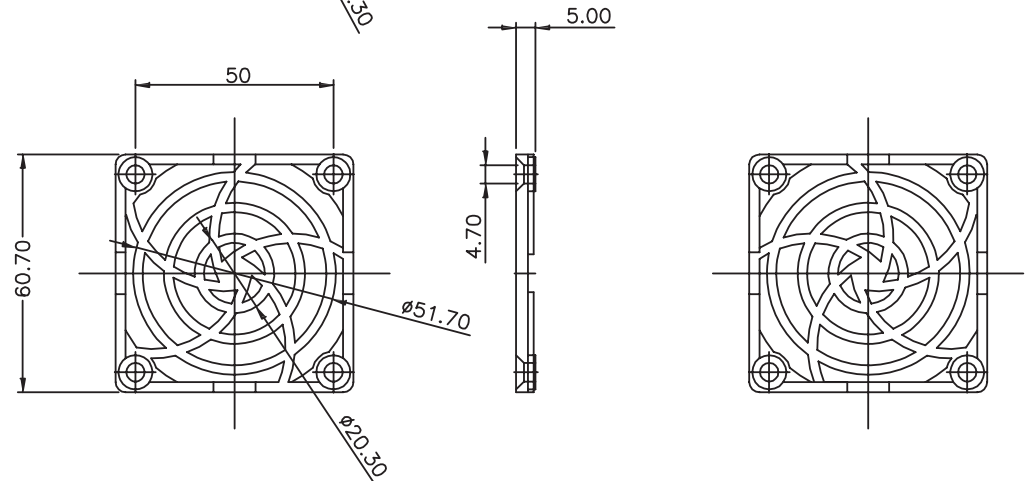

LOWER HOUSING