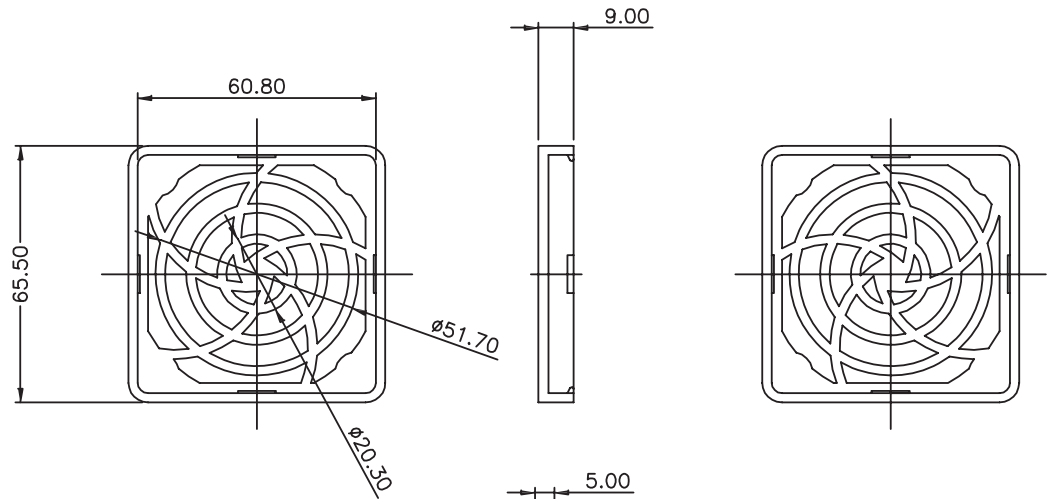

MECHANICAL DRAWING

units: mm
tolerance: ±1.0 mm
unless otherwise noted

DESCRIPTION	MATERIAL	PLATING/COLOR
housing	PA-707 (UL94HB)	black
media	polyurethane foam (30 PPI)	

UPPER HOUSING