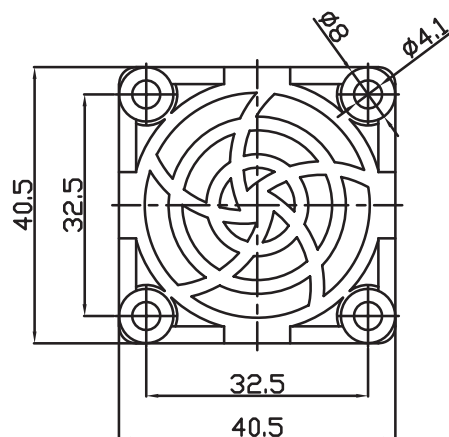

**MODEL:** CFFA-400 | **DESCRIPTION:** FAN FILTER

**FEATURES**

- 45.5 x 45.5 mm fan filter
- 32.5 mm pitch
- for use with 40 mm fan

**MECHANICAL DRAWING**

units: mm  
tolerance: ±1.0 mm  
unless otherwise noted

DESCRIPTION	MATERIAL	PLATING/COLOR
housing	PA-707 (UL94HB)	black
media	polyurethane foam (30 PPI)	

UPPER HOUSING

LOWER HOUSING