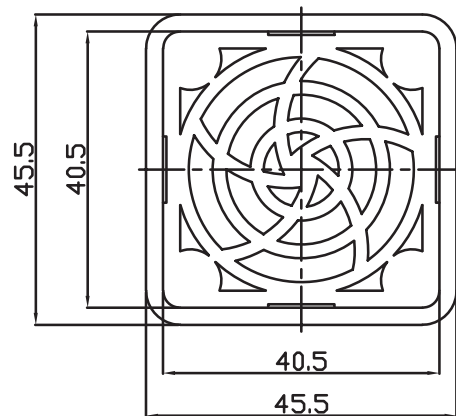

**MODEL:** CFFA-400 | **DESCRIPTION:** FAN FILTER

**FEATURES**

- 45.5 x 45.5 mm fan filter
- 32.5 mm pitch
- for use with 40 mm fan

**MECHANICAL DRAWING**

units: mm  
tolerance: ±1.0 mm  
unless otherwise noted

DESCRIPTION	MATERIAL	PLATING/COLOR
housing	PA-707 (UL94HB)	black
media	polyurethane foam (30 PPI)	

UPPER HOUSING

LOWER HOUSING