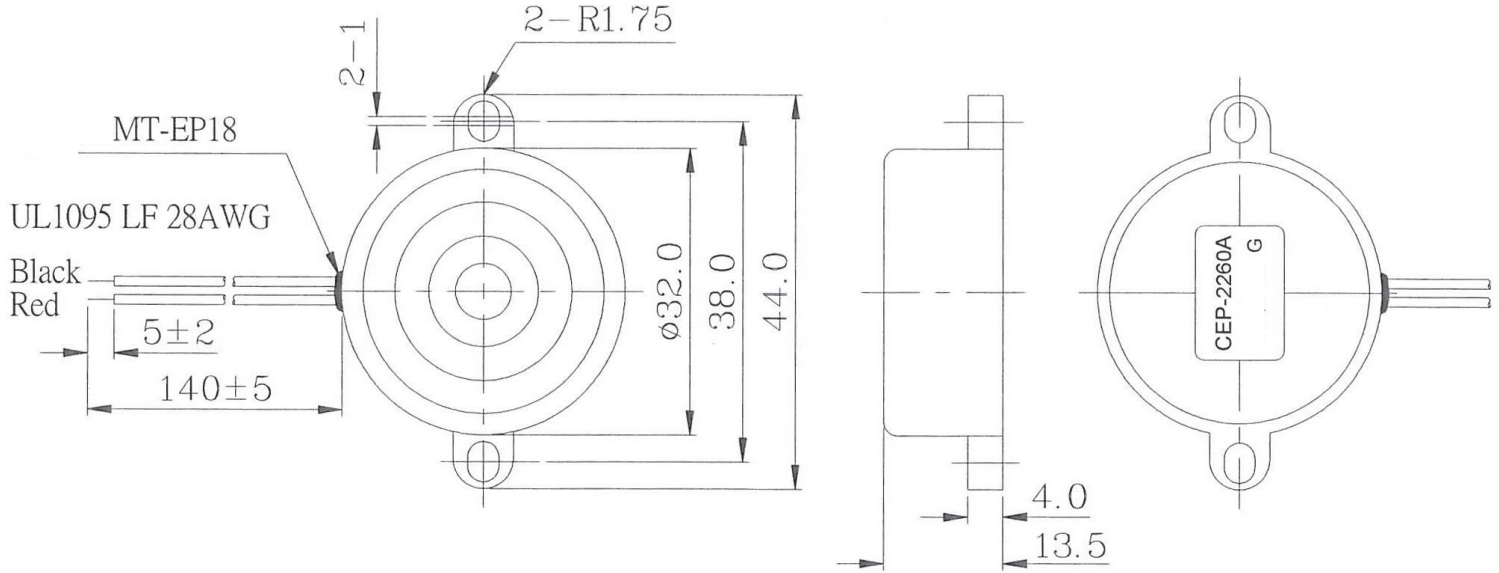

MODEL: CEP-2260A | **DESCRIPTION:** PIEZO BUZZER INDICATOR**FEATURES**

- wire leads with panel-mount tabs
- 12 Vdc rating
- 93 dB
- 3.5 kHz rated frequency

**SPECIFICATIONS**

parameter	conditions/description	min	typ	max	units
rated voltage			12		Vdc
operating voltage		3		20	Vdc
current consumption	at rated voltage			10	mA
rated frequency		3,000	3,500	4,000	Hz
sound pressure level	at 30 cm, rated voltage	93			dB
dimensions	Ø32.0 x 13.5				mm
weight				7.7	g
material	ABS UL94 1/16" HB (black)				
terminal	wire leads				
operating temperature		-30		85	°C
storage temperature		-40		95	°C
RoHS	yes				

Notes: 1. All specifications measured at 5-35°C, humidity at 45-85%, under 86-106kPa pressure, unless otherwise noted.

MECHANICAL DRAWING

units: mm
tolerance: ±0.5 mm

PERFORMANCE CURVES

P: Voltage vs. Sound Pressure Level
I: Voltage vs. Current Consumption