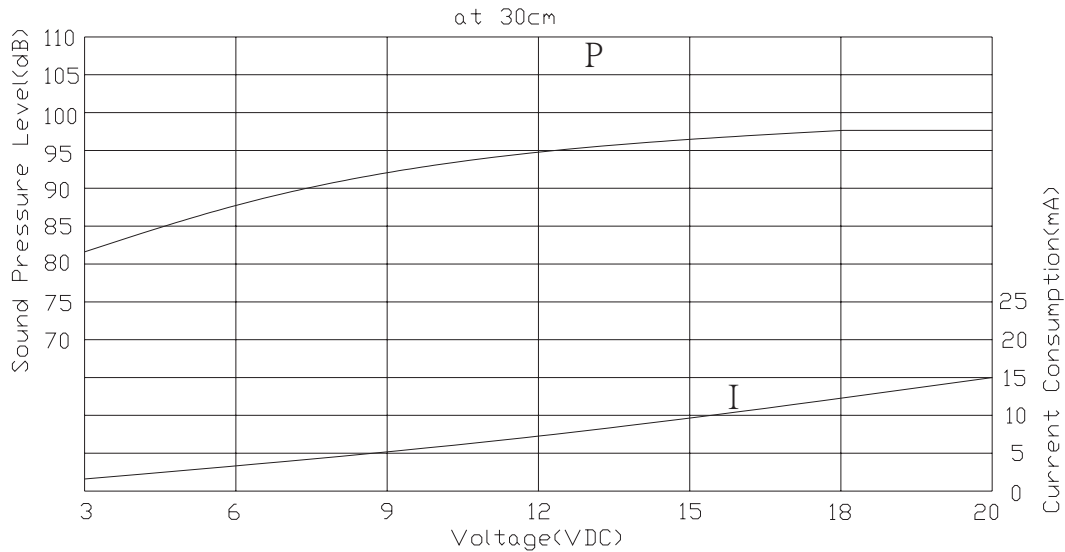

MODEL: CEP-2260A | **DESCRIPTION:** PIEZO BUZZER INDICATOR**FEATURES**

- wire leads with panel-mount tabs
- 12 Vdc rating
- 93 dB
- 3.5 kHz rated frequency

**SPECIFICATIONS**

parameter	conditions/description	min	typ	max	units
rated voltage			12		Vdc
operating voltage		3		20	Vdc
current consumption	at rated voltage			10	mA
rated frequency		3,000	3,500	4,000	Hz
sound pressure level	at 30 cm, rated voltage	93			dB
dimensions	Ø32.0 x 13.5				mm
weight				7.7	g
material	ABS UL94 1/16" HB (black)				
terminal	wire leads				
operating temperature		-30		85	°C
storage temperature		-40		95	°C
RoHS	yes				

Notes: 1. All specifications measured at 5-35°C, humidity at 45-85%, under 86-106kPa pressure, unless otherwise noted.

MECHANICAL DRAWING

units: mm
tolerance: ±0.5 mm

PERFORMANCE CURVES

P: Voltage vs. Sound Pressure Level
I: Voltage vs. Current Consumption