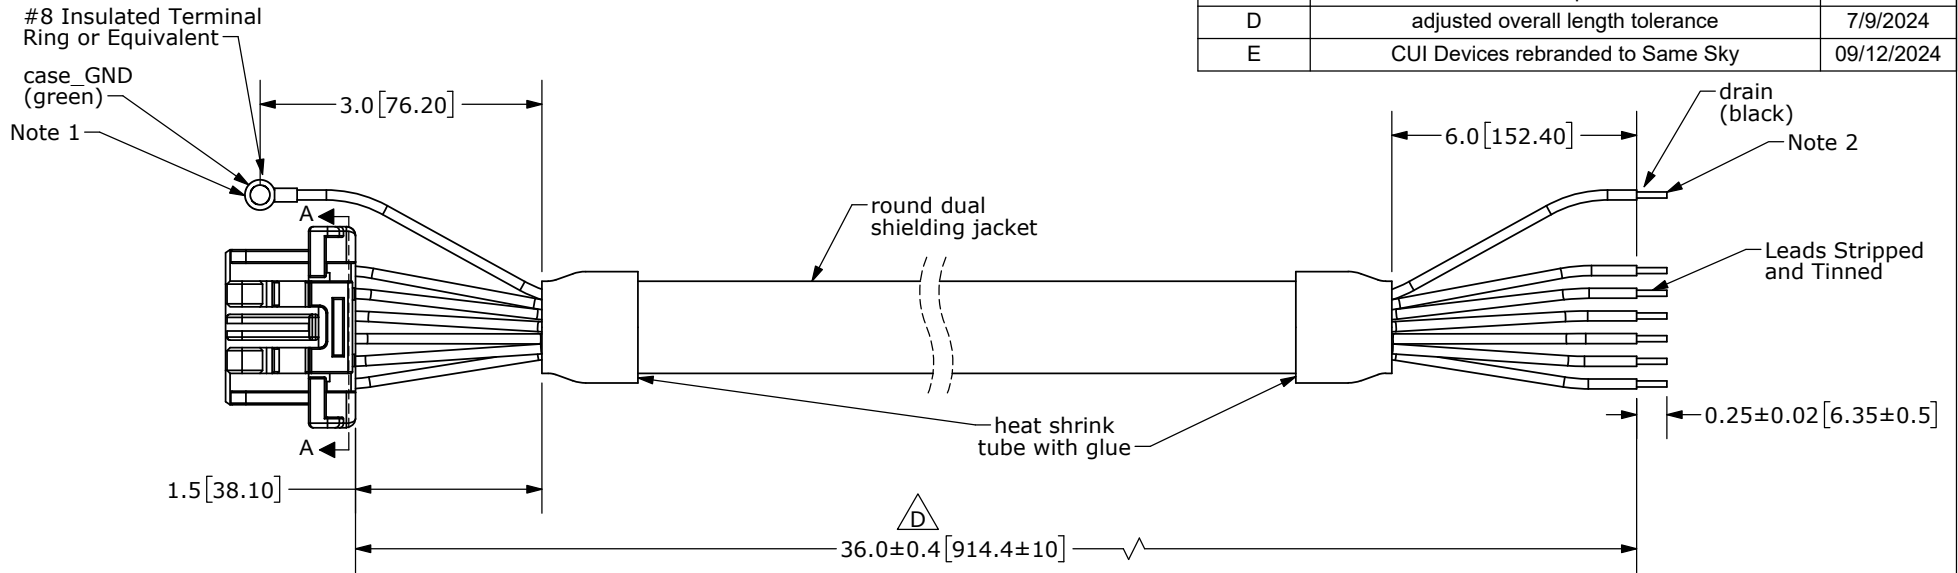

Additional Resources: [Product Page](#)

REV.	DESCRIPTION	DATE
A	NEW DRAWING	04/03/2017
B	corrected typo, added wire color designation	11/01/2017
C	brand update	4/13/2020
D	adjusted overall length tolerance	7/9/2024
E	CUI Devices rebranded to Same Sky	09/12/2024

Connector Pinout			
#	Function	Color	
		Primary	Stripe
1	+5 V	White	Green
2	B	Blue	White
3	A	White	Blue
4	GND	Green	White
5	TBIT	Orange	White
6	MCLR_CS	White	Orange

1 2 3 4 5 6

TOLERANCE:  
±0.2"  
UNLESS OTHERWISE SPECIFIED

ITEM NO:	977-7137R	REV:	E
PART NO.	AMT-06C-1-036	UNITS:	INCHES[MM]
DRAWN BY:	RDS	APPROVED BY:	
SCALE:	2:1		

PC FILE NAME:  
AMT-06C-1-036

COPYRIGHT 2024 BY SAME SKY

	Part	QTY	Part#
1	Cable	1	Belden 8103
2	Connector	1	Molex 502578-0600
3	Crimp Pins	6	Molex 5025791000