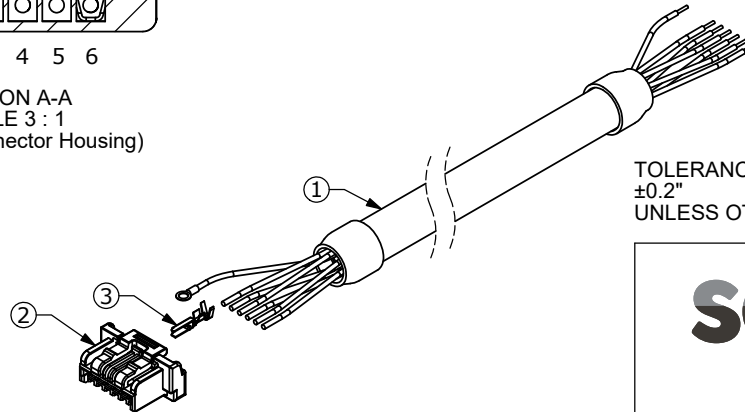

Additional Resources: [Product Page](#)

REV.	DESCRIPTION	DATE
A	NEW DRAWING	04/03/2017
B	corrected typo, added wire color designation	11/01/2017
C	brand update	4/13/2020
D	adjusted overall length tolerance	7/9/2024
E	CUI Devices rebranded to Same Sky	09/12/2024

Connector Pinout			
#	Function	Color	
		Primary	Stripe
1	+5 V	White	Green
2	B	Blue	White
3	A	White	Blue
4	GND	Green	White
5	TBIT	Orange	White
6	MCLR_CS	White	Orange

1 2 3 4 5 6

TOLERANCE:  
±0.2"  
UNLESS OTHERWISE SPECIFIED

ITEM NO:	977-7137R	REV:	E
PART NO.	AMT-06C-1-036	UNITS:	INCHES[MM]
DRAWN BY:	RDS	APPROVED BY:	
SCALE:	2:1		

PC FILE NAME:  
AMT-06C-1-036

COPYRIGHT 2024 BY SAME SKY

	Part	QTY	Part#
1	Cable	1	Belden 8103
2	Connector	1	Molex 502578-0600
3	Crimp Pins	6	Molex 5025791000