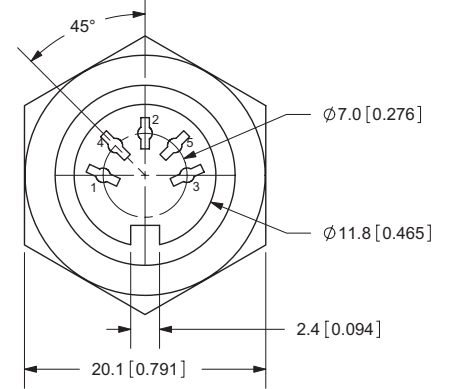

**SERIES:** SD-LS | **DESCRIPTION:** STANDARD DIN CONNECTOR**FEATURES**

- locking
- panel mount
- metal bushing

**PART NUMBER KEY****SPECIFICATIONS**

parameter	conditions/description	min	typ	max	units
rated input voltage			100		Vac
rated input current				2	A
contact resistance				20	mΩ
insulation resistance	at 500 Vdc	100			MΩ
voltage withstand	for 1 minute			1000	Vac
operating temperature		-40		85	°C
life			5,000		cycles
flammability rating	UL94V-2				
RoHS	yes				

MECHANICAL DRAWINGS

units: mm[inches]

TOLERANCE: ±0.2mm

	MATERIAL	PLATING
contact terminals	brass	tin
hex nut	zinc	nickel
cover	zinc	nickel
housing	nylon	

Panel Cutout

SD-30LS

SD-40LS

SD-40LS