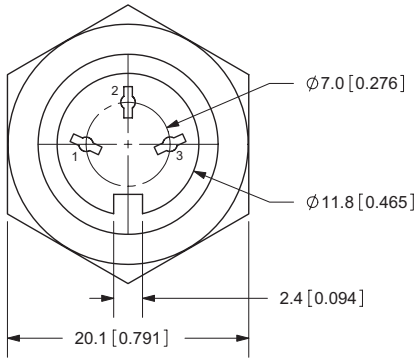

**SERIES:** SD-LS | **DESCRIPTION:** STANDARD DIN CONNECTOR**FEATURES**

- locking
- panel mount
- metal bushing

**PART NUMBER KEY****SPECIFICATIONS**

parameter	conditions/description	min	typ	max	units
rated input voltage			100		Vac
rated input current				2	A
contact resistance				20	mΩ
insulation resistance	at 500 Vdc	100			MΩ
voltage withstand	for 1 minute			1000	Vac
operating temperature		-40		85	°C
life			5,000		cycles
flammability rating	UL94V-2				
RoHS	yes				

MECHANICAL DRAWINGS

units: mm[inches]

TOLERANCE: ±0.2mm

	MATERIAL	PLATING
contact terminals	brass	tin
hex nut	zinc	nickel
cover	zinc	nickel
housing	nylon	

Panel Cutout

SD-30LS

SD-40LS

SD-40LS