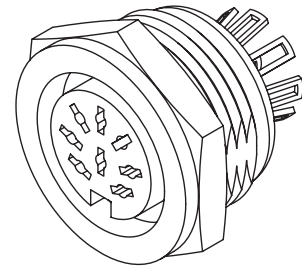

**SERIES:** SD-LS | **DESCRIPTION:** STANDARD DIN CONNECTOR**FEATURES**

- locking
- panel mount
- metal bushing

**PART NUMBER KEY****SPECIFICATIONS**

parameter	conditions/description	min	typ	max	units
rated input voltage			100		Vac
rated input current				2	A
contact resistance				20	mΩ
insulation resistance	at 500 Vdc	100			MΩ
voltage withstand	for 1 minute			1000	Vac
operating temperature		-40		85	°C
life			5,000		cycles
flammability rating	UL94V-2				
RoHS	yes				

MECHANICAL DRAWINGS

units: mm[inches]

TOLERANCE: ±0.2mm

	MATERIAL	PLATING
contact terminals	brass	tin
hex nut	zinc	nickel
cover	zinc	nickel
housing	nylon	

Panel Cutout

SD-30LS

SD-40LS

SD-40LS