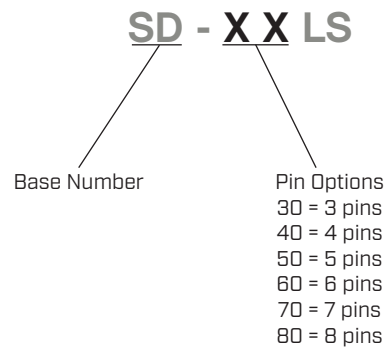

**SERIES:** SD-LS | **DESCRIPTION:** STANDARD DIN CONNECTOR**FEATURES**

- locking
- panel mount
- metal bushing

**PART NUMBER KEY****SPECIFICATIONS**

parameter	conditions/description	min	typ	max	units
rated input voltage			100		Vac
rated input current				2	A
contact resistance				20	mΩ
insulation resistance	at 500 Vdc	100			MΩ
voltage withstand	for 1 minute			1000	Vac
operating temperature		-40		85	°C
life			5,000		cycles
flammability rating	UL94V-2				
RoHS	yes				

MECHANICAL DRAWINGS

units: mm[inches]

TOLERANCE: ±0.2mm

	MATERIAL	PLATING
contact terminals	brass	tin
hex nut	zinc	nickel
cover	zinc	nickel
housing	nylon	

Panel Cutout

SD-30LS

SD-40LS

SD-40LS