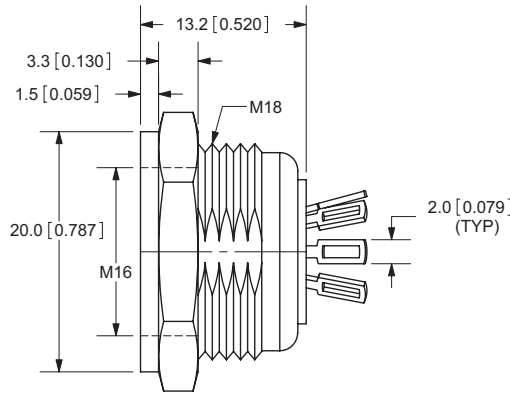

**SERIES:** SD-LS | **DESCRIPTION:** STANDARD DIN CONNECTOR**FEATURES**

- locking
- panel mount
- metal bushing

**PART NUMBER KEY****SPECIFICATIONS**

parameter	conditions/description	min	typ	max	units
rated input voltage			100		Vac
rated input current				2	A
contact resistance				20	mΩ
insulation resistance	at 500 Vdc	100			MΩ
voltage withstand	for 1 minute			1000	Vac
operating temperature		-40		85	°C
life			5,000		cycles
flammability rating	UL94V-2				
RoHS	yes				

MECHANICAL DRAWINGS

units: mm[inches]

TOLERANCE: ±0.2mm

	MATERIAL	PLATING
contact terminals	brass	tin
hex nut	zinc	nickel
cover	zinc	nickel
housing	nylon	

Panel Cutout

SD-30LS

SD-40LS

SD-40LS