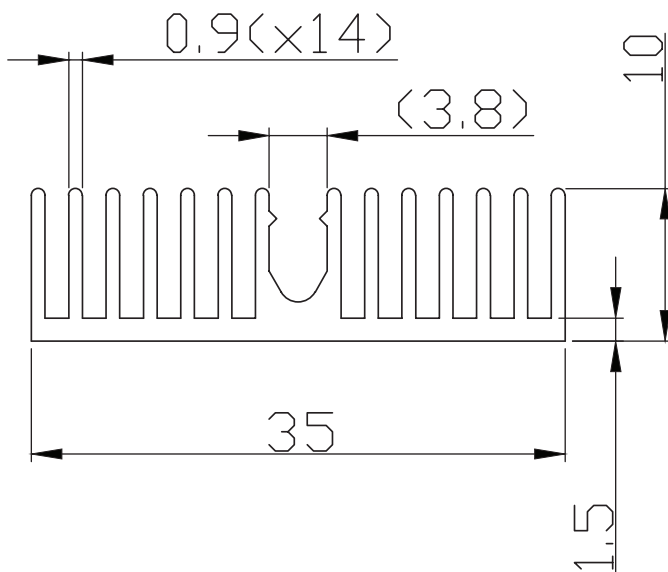

MODEL: HSB36-353510 | **DESCRIPTION:** HEAT SINK

FEATURES

- BGA design
- low profile
- aluminum alloy
- black anodized finish

MODEL

	thermal resistance ¹				power dissipation ¹ @ 75°C ΔT, nat conv [W]
	@ 75°C ΔT, nat conv [°C/W]	@ 1 W, nat conv [°C/W]	@ 1 W, 200 LFM [°C/W]	@ 1 W, 400 LFM [°C/W]	
HSB36-353510	12.72	15.0	4.3	3.0	5.90

Note: 1. See performance curves for full thermal resistance details.

PERFORMANCE CURVES

Power (W)	Heatsink Temperature Rise Above Ambient (ΔT = T _{hs} - T _a) [°C]		
	Natural Conv.	200 LFM	400 LFM
0	0	0	0
1	15.0	4.3	3.0
2	28.5	8.6	6.1
3	40.8	12.8	8.8
4	54.0	17.1	12.1
5	65.7	21.3	14.8
6	76.6	25.5	17.8
7	86.7	29.9	20.8
8	96.6	33.8	23.8
9	105.5	37.8	26.7
10	113.8	42.3	29.7

T_{hs}: "hot spot" temperature measured on the heatsink
 T_a: ambient temperature

MECHANICAL DRAWING

units: mm
tolerance: ±0.50 mm

MATERIAL	AL 6063-T5
FINISH	black anodized
WEIGHT	11 g

REVISION HISTORY

rev.	description	date
1.0	initial release	03/01/2024
1.01	CUI Devices rebranded to Same Sky	09/12/2024