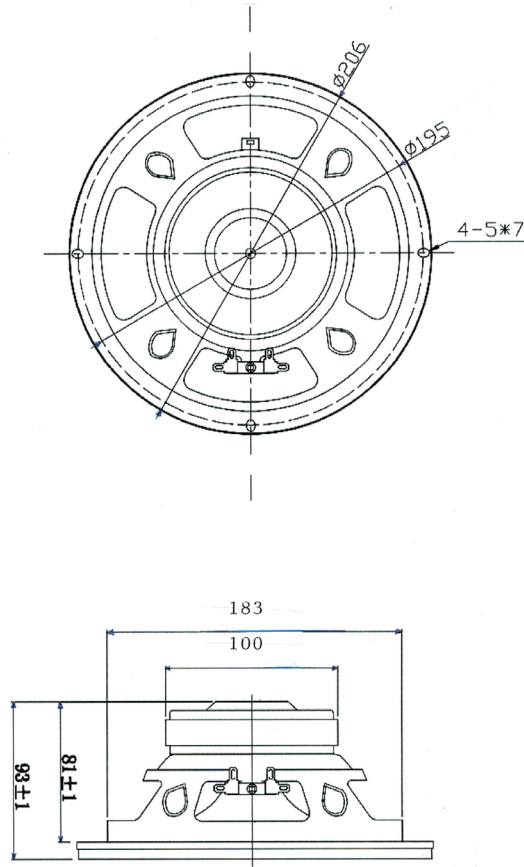

MODEL: GF2005 | DESCRIPTION: SPEAKER

FEATURES

- 206 mm
- round frame
- 50.0 W
- 8 Ω
- ferrite magnet
- paper cone

SPECIFICATIONS

parameter	conditions/description	min	typ	max	units
input power			50	80	W
impedance	at 0.8 kHz, 1.0 V	6.8	8	9.2	Ω
resonant frequency (Fo)	at 1.0 V	44	55	66	Hz
frequency response		Fo		8,000	Hz
sound pressure level	at 1.0 W, 50 cm, avg at 0.5, 0.6, 0.8, 1.0 kHz	88	91	94	dB
buzz, rattle, etc.	must be normal at sine wave			10	V
dimensions	\varnothing 206 x 93				mm
magnet	ferrite				
cone material	paper				
terminal	solder eyelets				
operating temperature		-25		70	$^{\circ}$ C
hand soldering	for maximum 5 seconds	400	420	440	$^{\circ}$ C
RoHS	yes				

MECHANICAL DRAWING

units: mm
tolerance: ±0.8 mm

FREQUENCY RESPONSE CURVE

parameter	conditions/description
potentiometer range	50 dB
rectifier	RMS
lower limit frequency	20 Hz
zero level	60 dB

REVISION HISTORY