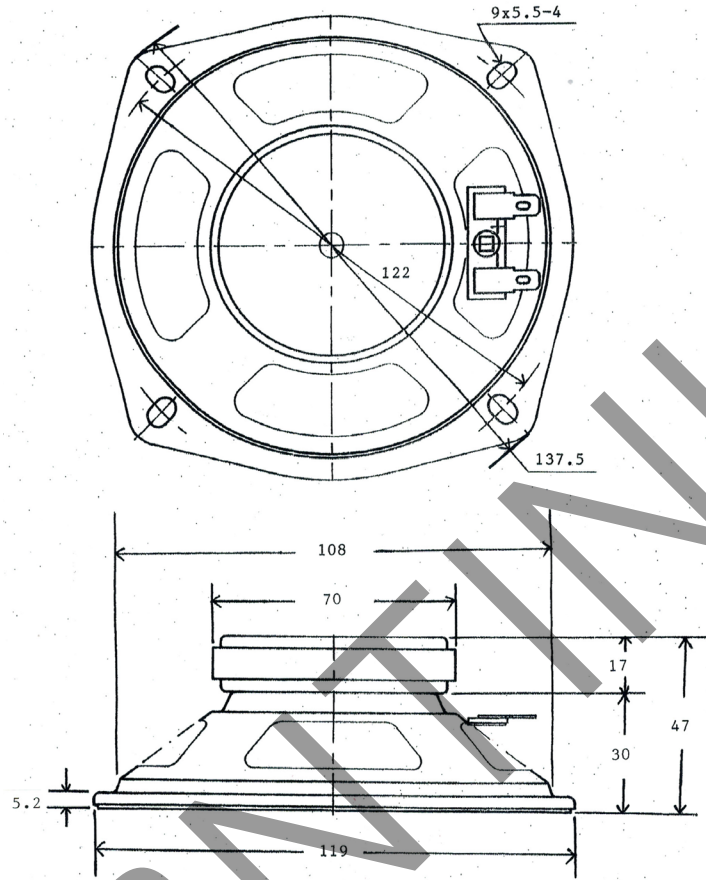

MODEL: GF1205B | **DESCRIPTION:** SPEAKER**FEATURES**

- 120 mm square frame
- 8 Ω impedance
- 10 W
- ferrite magnet
- paper cone

**SPECIFICATIONS**

parameter	conditions/description	min	typ	max	units
input power			10	15	W
impedance	at 800 Hz, 1.0 V	6.8	8	9.2	Ω
resonant frequency (Fo)	at 1.0 V	108	135	162	Hz
frequency response		Fo		13,000	Hz
sound pressure level	at 1.0 W, 50 cm, avg at 0.5, 0.7, 0.9, 1.0 kHz	90	93	96	dB
buzz, rattle, etc.	must be normal at sine wave			6.32	V
dimensions	119 x 119 x 47				mm
magnet	ferrite				
cone material	paper				
terminal	solder eyelets				
operating temperature		-25		70	$^{\circ}\text{C}$
RoHS	yes				

MECHANICAL DRAWING

units: mm
tolerance: ±0.8 mm

FREQUENCY RESPONSE CURVE

parameter	conditions/description
potentiometer range	50 dB
rectifier	RMS
lower limit frequency	20 Hz
wr. speed	100 mm/sec
zero level	60 dB