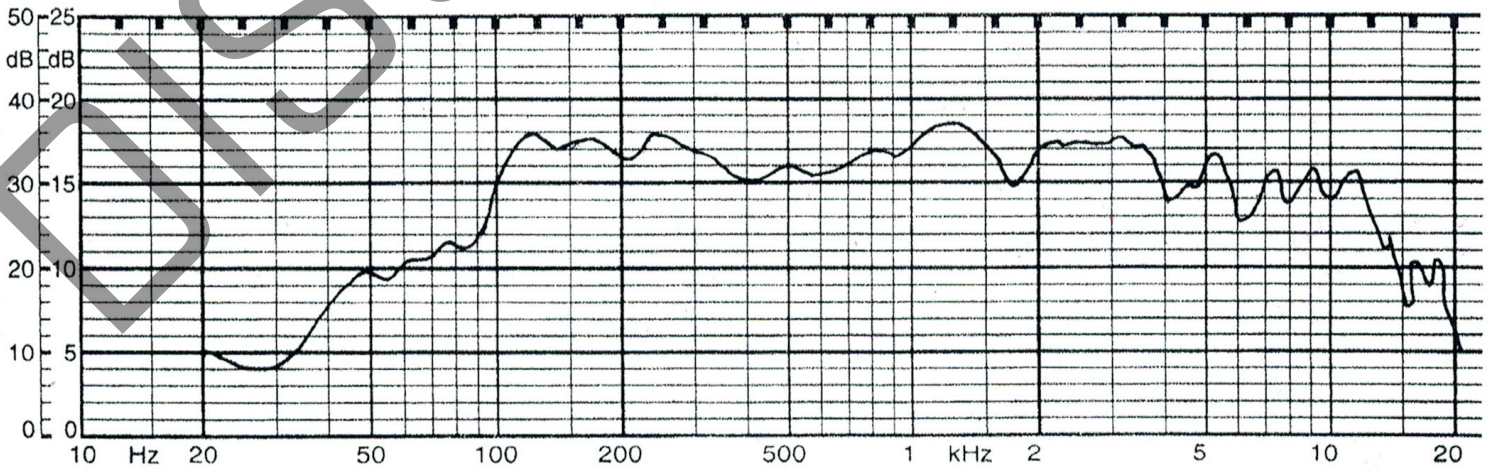

MODEL: GF1205B | **DESCRIPTION:** SPEAKER**FEATURES**

- 120 mm square frame
- 8 Ω impedance
- 10 W
- ferrite magnet
- paper cone

**SPECIFICATIONS**

parameter	conditions/description	min	typ	max	units
input power			10	15	W
impedance	at 800 Hz, 1.0 V	6.8	8	9.2	Ω
resonant frequency (Fo)	at 1.0 V	108	135	162	Hz
frequency response		Fo		13,000	Hz
sound pressure level	at 1.0 W, 50 cm, avg at 0.5, 0.7, 0.9, 1.0 kHz	90	93	96	dB
buzz, rattle, etc.	must be normal at sine wave			6.32	V
dimensions	119 x 119 x 47				mm
magnet	ferrite				
cone material	paper				
terminal	solder eyelets				
operating temperature		-25		70	$^{\circ}\text{C}$
RoHS	yes				

MECHANICAL DRAWING

units: mm
tolerance: ±0.8 mm

FREQUENCY RESPONSE CURVE

parameter	conditions/description
potentiometer range	50 dB
rectifier	RMS
lower limit frequency	20 Hz
wr. speed	100 mm/sec
zero level	60 dB