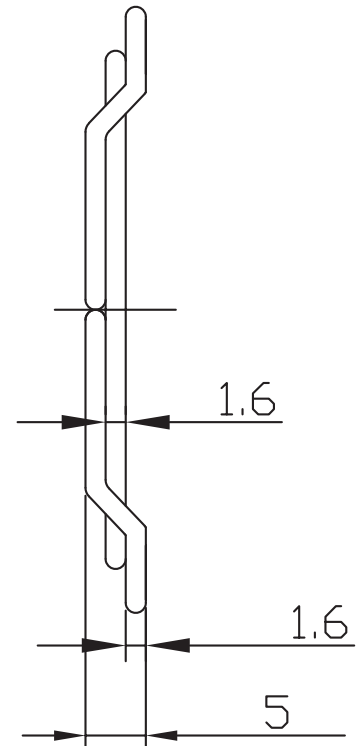

**MODEL:** FG50-40 | **DESCRIPTION:** FAN GUARD

**FEATURES**

- 40 mm pitch
- for use with 50 mm fan
- available with black oxide finish

**MECHANICAL DRAWING**

units: mm  
 tolerance: ±0.5 mm  
 unless otherwise noted

DESCRIPTION	MATERIAL	PLATING/COLOR
frame	steel wire	nickel chrome*

Notes: \*Add "B" to the end of the part number for black oxide finish.