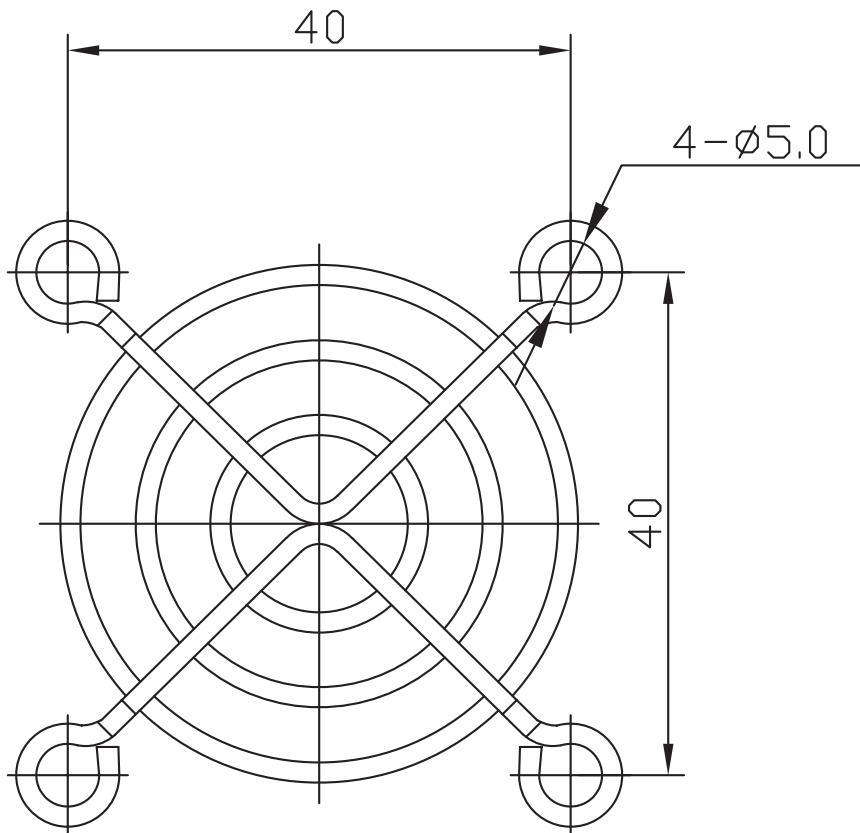

**MODEL:** FG50-40 | **DESCRIPTION:** FAN GUARD

**FEATURES**

- 40 mm pitch
- for use with 50 mm fan
- available with black oxide finish

**MECHANICAL DRAWING**

units: mm  
 tolerance: ±0.5 mm  
 unless otherwise noted

DESCRIPTION	MATERIAL	PLATING/COLOR
frame	steel wire	nickel chrome*

Notes: \*Add "B" to the end of the part number for black oxide finish.