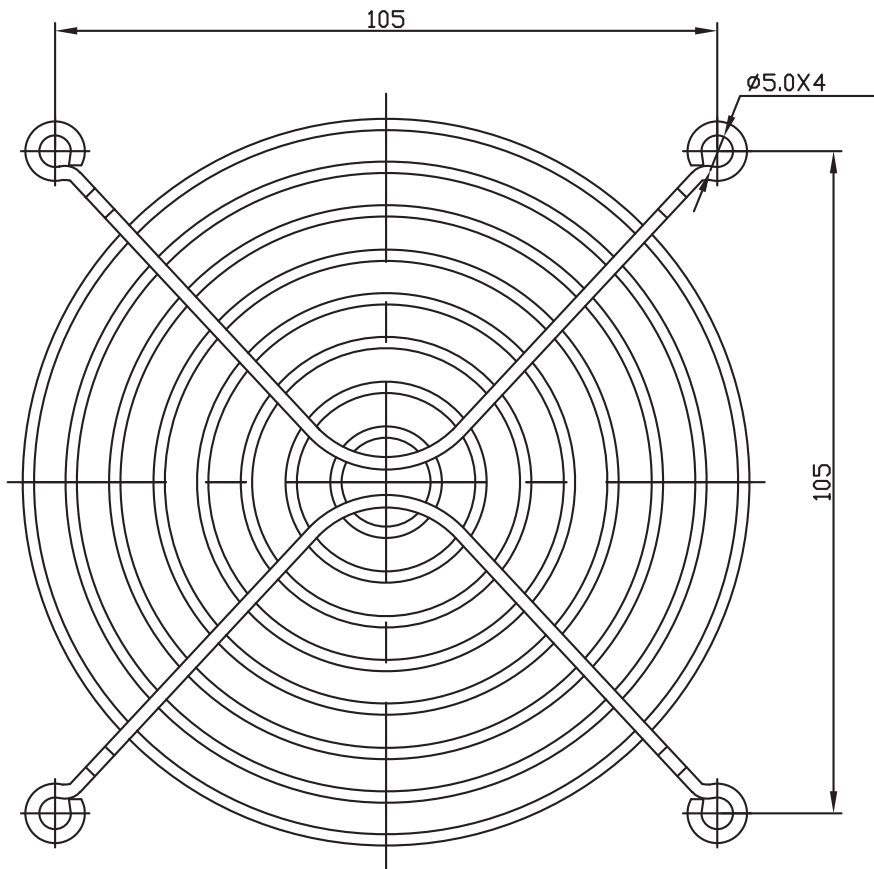

**MODEL:** FG120-105 | **DESCRIPTION:** FAN GUARD

**FEATURES**

- 105 mm pitch
- for use with 120 mm fan
- available with black oxide finish

**MECHANICAL DRAWING**

units: mm  
tolerance: ±1.0 mm  
unless otherwise noted

DESCRIPTION	MATERIAL	PLATING/COLOR
frame	steel wire	nickel chrome*

Notes: \*Add "B" to the end of the part number for black oxide finish.