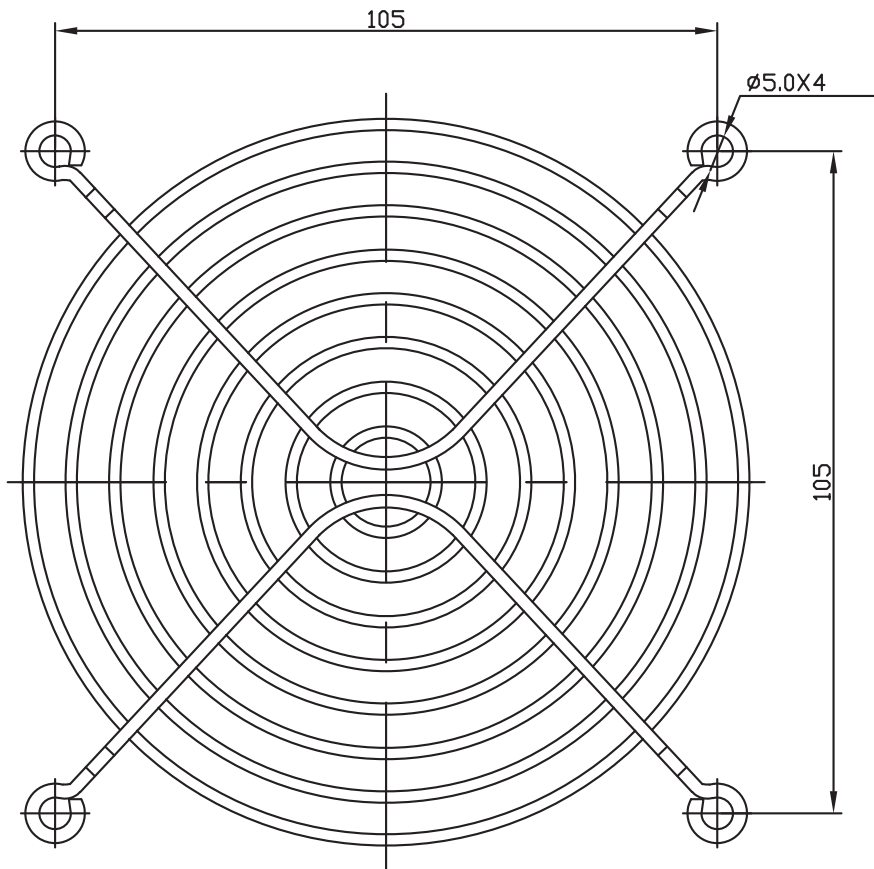

MODEL: FG120-105 | **DESCRIPTION:** FAN GUARD

FEATURES

- 105 mm pitch
- for use with 120 mm fan
- available with black oxide finish

MECHANICAL DRAWING

units: mm
 tolerance: ±1.0 mm
 unless otherwise noted

DESCRIPTION	MATERIAL	PLATING/COLOR
frame	steel wire	nickel chrome*

Notes: *Add "B" to the end of the part number for black oxide finish.

REVISION HISTORY

rev.	description	date
1.0	initial release	11/19/2019
1.01	logo, datasheet style update	08/05/2022
1.02	CUI Devices rebranded to Same Sky	09/12/2024