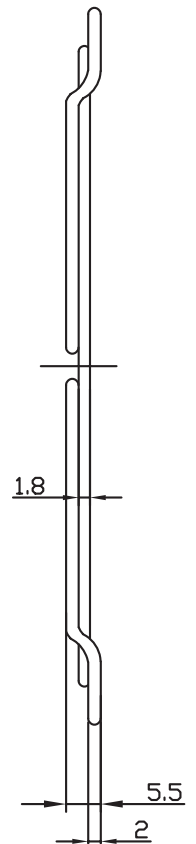

MODEL: FG120-105 | **DESCRIPTION:** FAN GUARD

FEATURES

- 105 mm pitch
- for use with 120 mm fan
- available with black oxide finish

MECHANICAL DRAWING

units: mm
 tolerance: ±1.0 mm
 unless otherwise noted

DESCRIPTION	MATERIAL	PLATING/COLOR
frame	steel wire	nickel chrome*

Notes: *Add "B" to the end of the part number for black oxide finish.

REVISION HISTORY

rev.	description	date
1.0	initial release	11/19/2019
1.01	logo, datasheet style update	08/05/2022
1.02	CUI Devices rebranded to Same Sky	09/12/2024