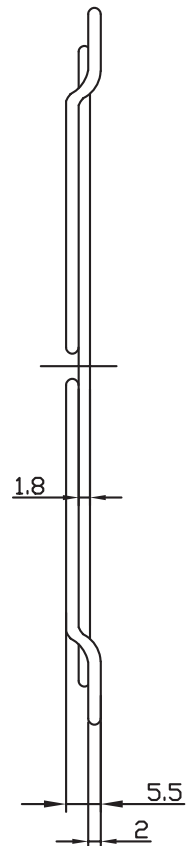

**MODEL:** FG120-105 | **DESCRIPTION:** FAN GUARD

**FEATURES**

- 105 mm pitch
- for use with 120 mm fan
- available with black oxide finish

**MECHANICAL DRAWING**

units: mm  
tolerance: ±1.0 mm  
unless otherwise noted

DESCRIPTION	MATERIAL	PLATING/COLOR
frame	steel wire	nickel chrome*

Notes: \*Add "B" to the end of the part number for black oxide finish.