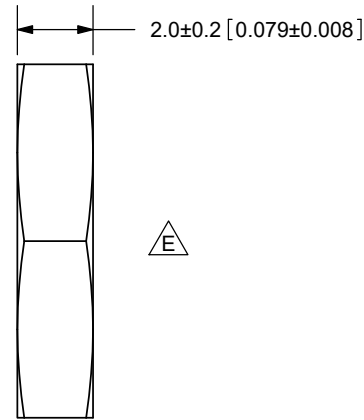

TOLERANCE:  
±0.1mm UNLESS OTHERWISE  
SPECIFIED

**same sky**

6405 SW Rosewood St, Suite C  
Lake Oswego, OR 97035  
Phone: 877-323-3576

Website: [www.sameskydevices.com](http://www.sameskydevices.com)

TITLE:	PJ-005X HARDWARE	REV:	E
PART NO.	PJ-005X-HDW	UNITS:	MM [INCHES]
DRAWN BY:	RDS	APPROVED BY:	
		SCALE:	5:1