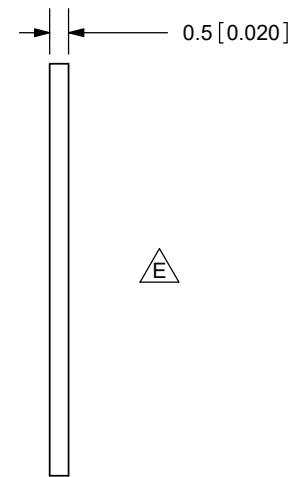

TOLERANCE:  
±0.1mm UNLESS OTHERWISE  
SPECIFIED

**same sky**

6405 SW Rosewood St, Suite C  
Lake Oswego, OR 97035  
Phone: 877-323-3576

Website: [www.sameskydevices.com](http://www.sameskydevices.com)

TITLE:	PJ-005X HARDWARE	REV:	E
PART NO.	PJ-005X-HDW	UNITS:	MM [INCHES]
DRAWN BY:	RDS	APPROVED BY:	
		SCALE:	5:1