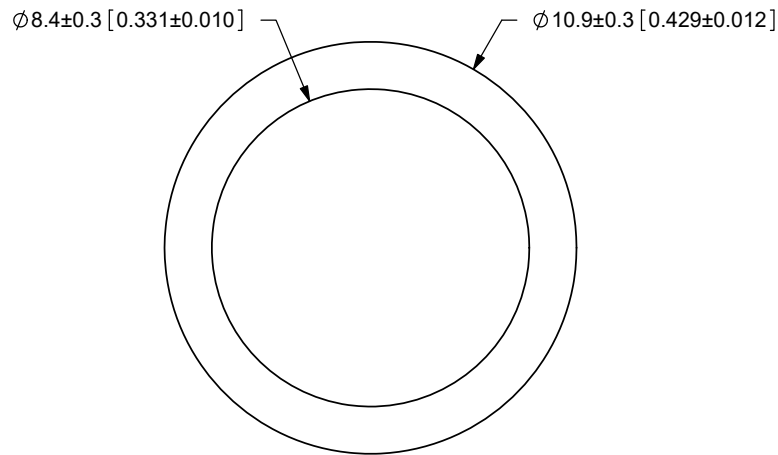

TOLERANCE:  
±0.1mm UNLESS OTHERWISE  
SPECIFIED

**same sky**

6405 SW Rosewood St, Suite C  
Lake Oswego, OR 97035  
Phone: 877-323-3576

Website: [www.sameskydevices.com](http://www.sameskydevices.com)

TITLE:	PJ-005X HARDWARE	REV:	E
PART NO.	PJ-005X-HDW	UNITS:	MM [INCHES]
DRAWN BY:	RDS	APPROVED BY:	
		SCALE:	5:1