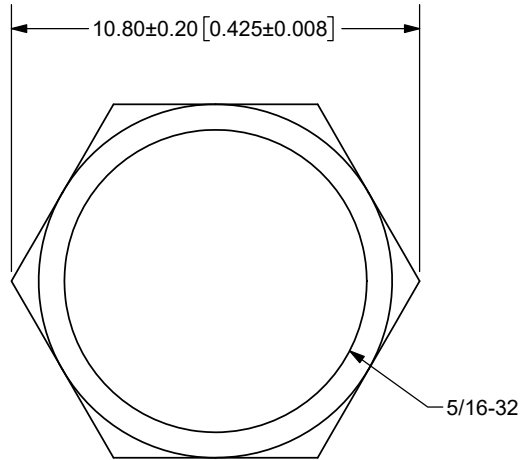

TOLERANCE:  
±0.1mm UNLESS OTHERWISE  
SPECIFIED

**same sky**

6405 SW Rosewood St, Suite C  
Lake Oswego, OR 97035  
Phone: 877-323-3576

Website: [www.sameskydevices.com](http://www.sameskydevices.com)

TITLE:	PJ-005X HARDWARE	REV:	E
PART NO.	PJ-005X-HDW	UNITS:	MM [INCHES]
DRAWN BY:	RDS	APPROVED BY:	
		SCALE:	5:1