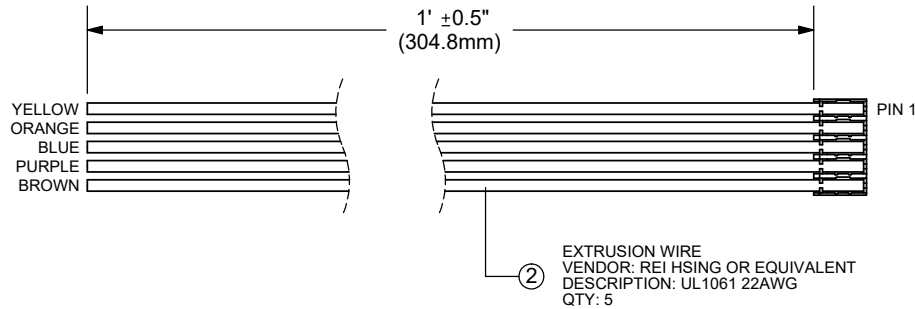

Additional Resources: [Product Page](#)

REV.	DESCRIPTION	DATE
A	initial release	10/22/2008
B	brand update	04/13/2020
C	CUI Devices rebranded to Same Sky	09/12/2024

①  
 TERMINAL CONNECTOR  
 VENDOR: AMP  
 PART NO: 3-640440-5  
 DESCRIPTION: .1" PITCH CONNECTOR  
 QTY: 1

**same sky**

6405 SW Rosewood St, Suite C  
 Lake Oswego, OR 97035  
 Phone: 877-323-3576

Website: [www.sameskydevices.com](http://www.sameskydevices.com)

TITLE: WIRE HARNESS		REV: C
PART NO. CUI-435-1FT	UNITS: INCH[MM]	
DRAWN BY: RDS	APPROVED BY:	SCALE: 1:1