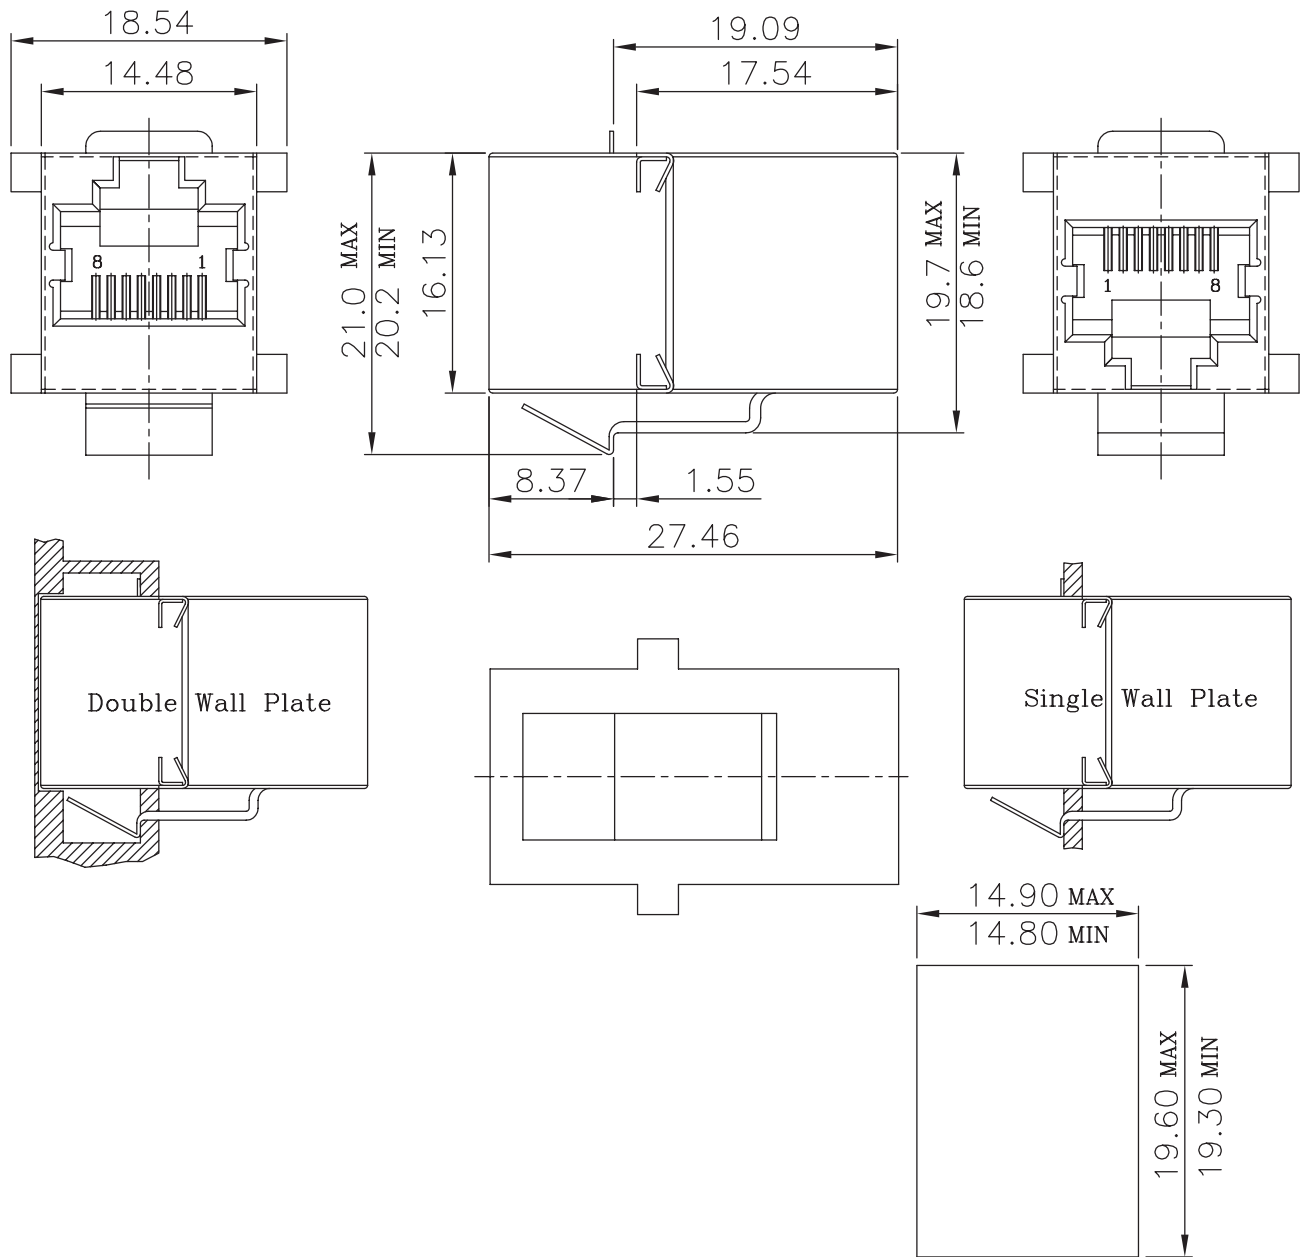

MODEL: CRJ018-1-TH | **DESCRIPTION:** MODULAR JACK**FEATURES**

- 8P8C (RJ45)
- mounting latch
- coupler

**SPECIFICATIONS**

parameter	conditions/description	min	typ	max	units
rated voltage				150	Vac
rated current				1.5	A
withstanding voltage	for 1 minute		1,500		Vac
contact resistance				40	mΩ
insulation resistance		500			MΩ
insertion/withdrawal force				6.12	kgf
operating temperature		0		70	°C
storage temperature		-40		80	°C
life			1,000		cycles
flammability rating	UL94V-0				
RoHS	yes				
packaging	carton size: 355 x 255 x 250 mm tray QTY: 100 pcs per tray carton QTY: 1,000 pcs per carton				

MECHANICAL DRAWING

units: mm
 tolerance:
 X ±0.5 mm
 X.X ±0.38 mm
 X.XX ±0.25 mm
 X.XXX ±0.10 mm
 unless otherwise noted

ITEM	DESCRIPTION	MATERIAL	PLATING/COLOR
1	insulator	PBT (UL94V-0)	black
2	contact terminals	phosphor bronze	contact area: 6 μ" gold over nickel
3	shield	stainless steel	

Recommended Panel Cutout, panel thickness 0.062 inch

REVISION HISTORY

rev.	description	date
1.0	initial release	04/05/2021
1.01	updated drawing	06/01/2022
1.02	logo, datasheet style update	08/05/2022
1.03	CUI Devices rebranded to Same Sky	09/12/2024