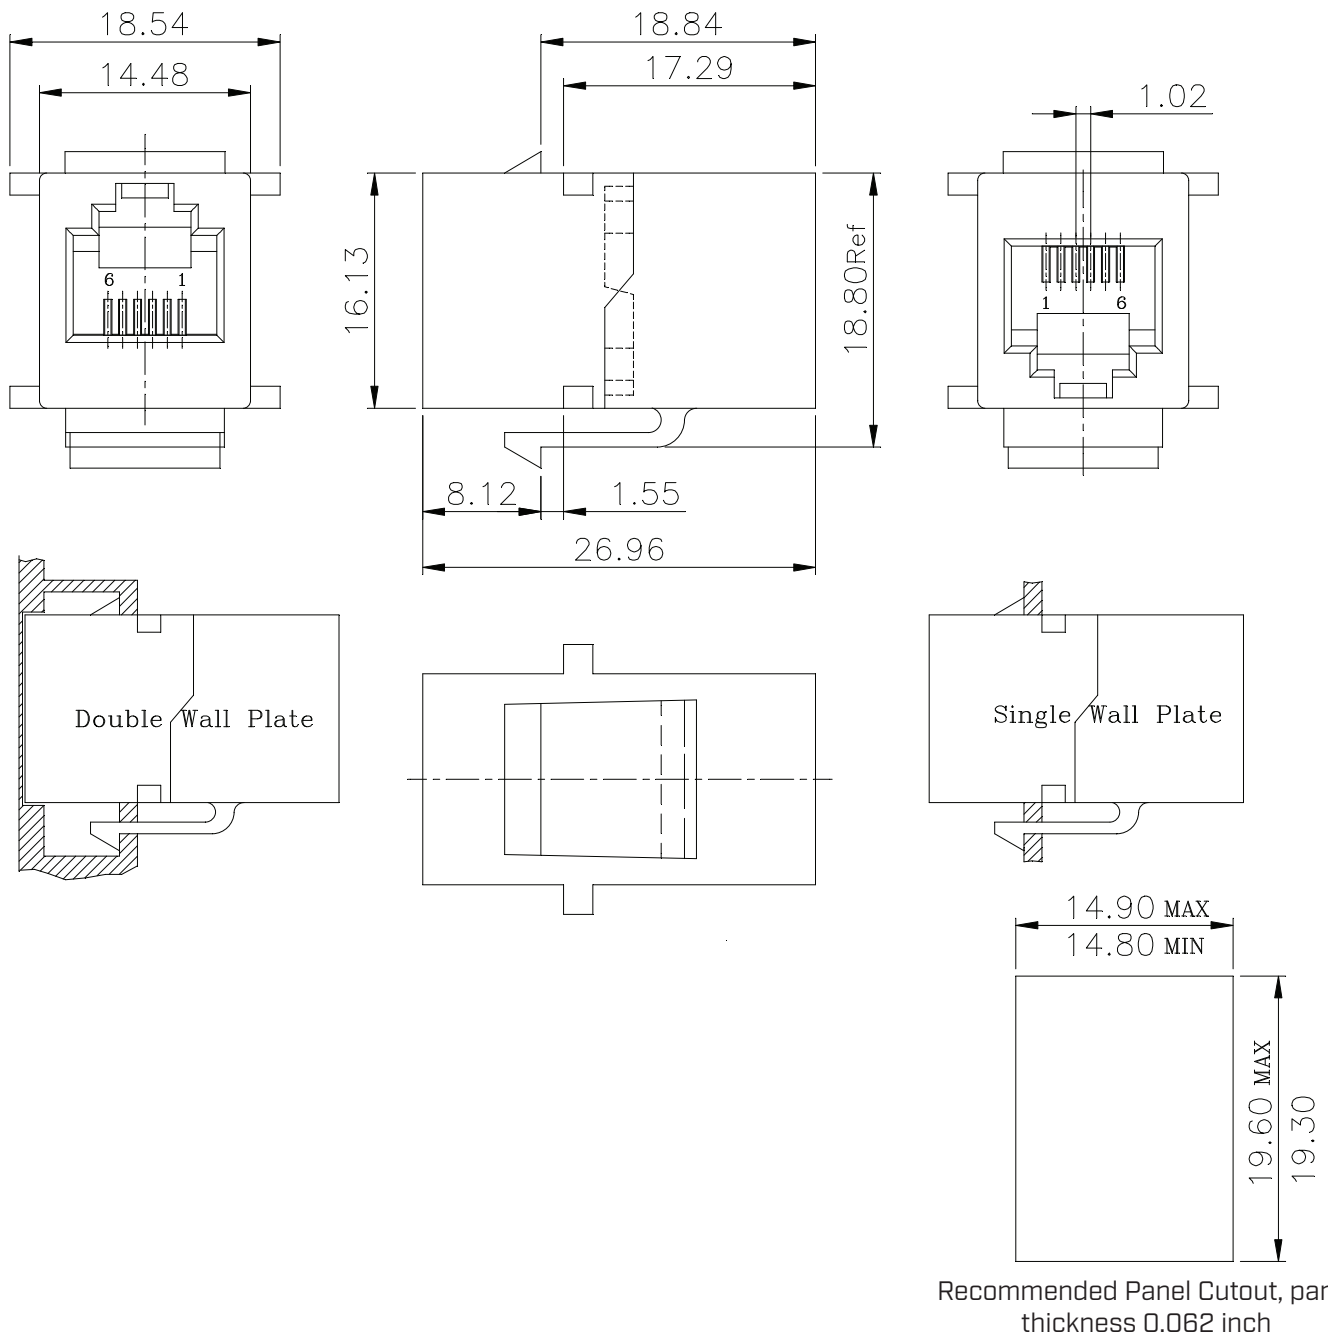

MODEL: CRJ017-1-TH | **DESCRIPTION:** MODULAR JACK**FEATURES**

- 6P6C (RJ12)
- mounting latch
- coupler

**SPECIFICATIONS**

parameter	conditions/description	min	typ	max	units
rated voltage				150	Vac
rated current				1.5	A
withstanding voltage	for 1 minute		1,500		Vac
contact resistance				40	mΩ
insulation resistance		500			MΩ
insertion/withdrawal force				6.12	kgf
operating temperature		0		70	°C
storage temperature		-40		80	°C
life			1,000		cycles
flammability rating	UL94V-0				
RoHS	yes				
packaging	carton size: 355 x 255 x 250 mm tray QTY: 100 pcs per tray carton QTY: 1,000 pcs per carton				

MECHANICAL DRAWING

units: mm
 tolerance:
 X ±0.5 mm
 X.X ±0.38 mm
 X.XX ±0.25 mm
 X.XXX ±0.10 mm
 unless otherwise noted

ITEM	DESCRIPTION	MATERIAL	PLATING/COLOR
1	insulator	PBT (UL94V-0)	black
2	contact terminals	phosphor bronze	contact area: 6 μ" gold over nickel

Recommended Panel Cutout, panel thickness 0.062 inch

REVISION HISTORY

rev.	description	date
1.0	initial release	04/16/2021
1.01	logo, datasheet style update	08/05/2022
1.02	CUI Devices rebranded to Same Sky	09/12/2024