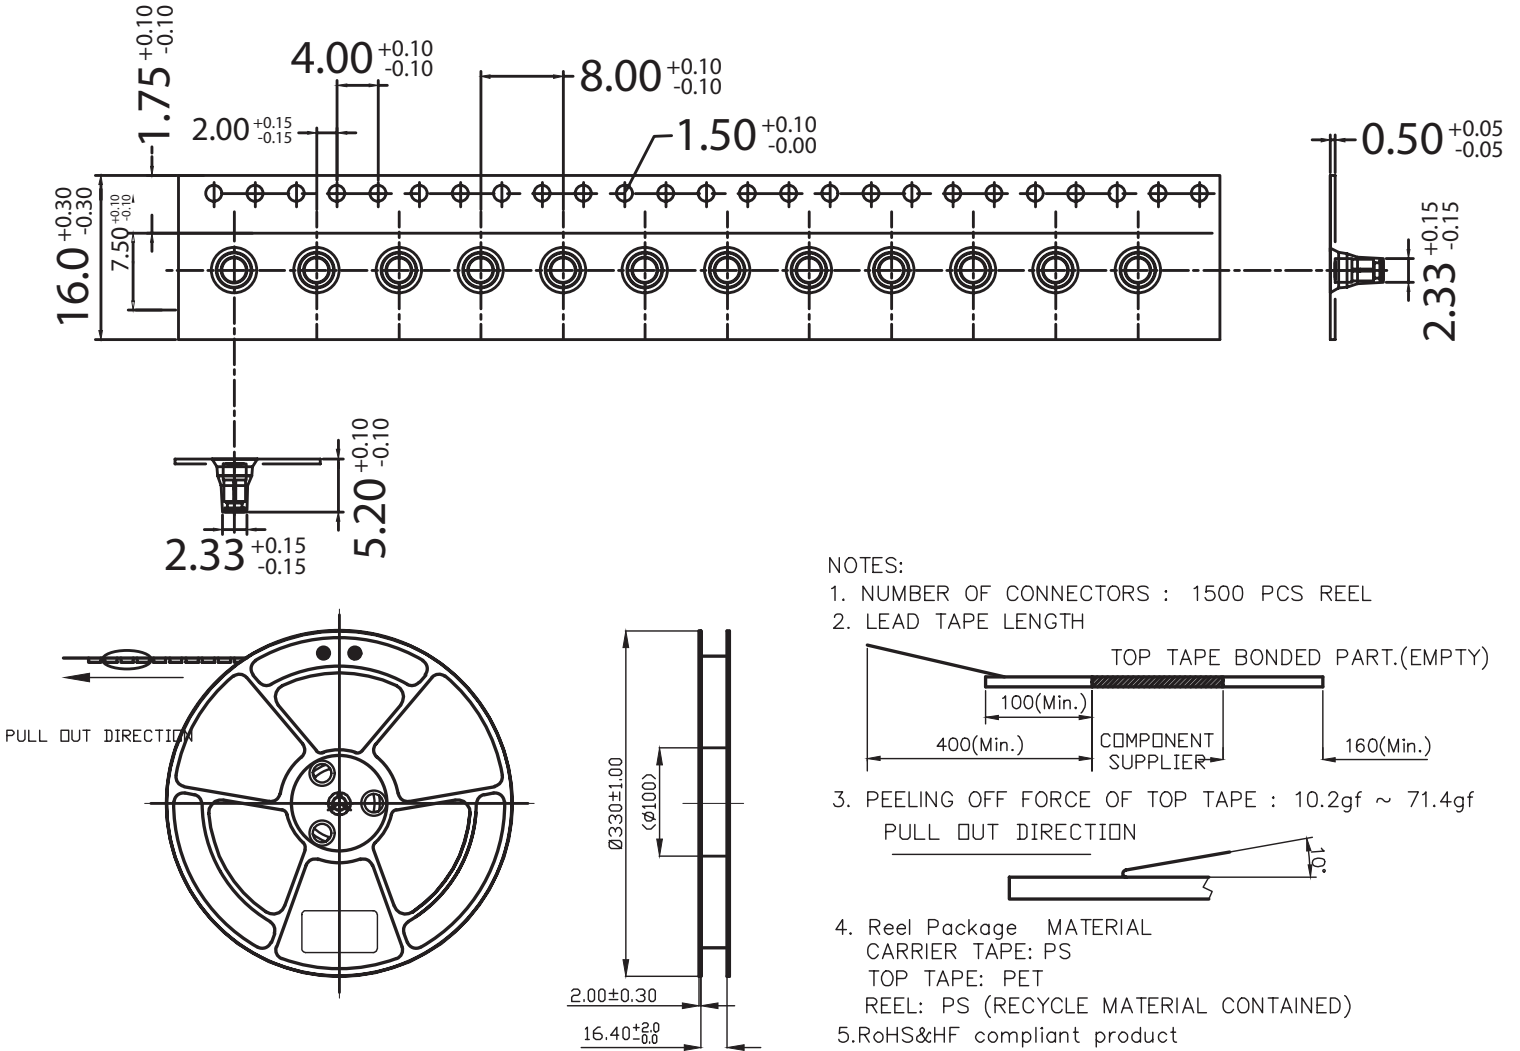

**MODEL:** CPG-26-SMT-TR | **DESCRIPTION:** POGO PIN**FEATURES**

- pogo pin
- surface mount
- gold plated

**SPECIFICATIONS**

parameter	conditions/description	min	typ	max	units
rated voltage				12	Vdc
rated current				1	A
contact resistance	at working height			100	mΩ
force	at minimum compression	68	85	102	gf
	at working height	80	100	120	gf
	at maximum compression	88	110	132	gf
mid stroke			1.3		mm
full stroke			1.5		mm
working height			2.7		mm
life		10,000			cycles
operating temperature		-40		85	°C
RoHS	yes				

MECHANICAL DRAWING

units: mm
 tolerance:
 X.X: ±0.15 mm
 X.XX: ±0.10 mm
 PCB: ±0.05 mm
 unless otherwise noted

DESCRIPTION	MATERIAL	PLATING/COLOR
barrel	brass	0.10 µm min gold over 1.4 µm min nickel
plunger	brass	0.25 µm min gold over 1.4 µm min nickel
spring	stainless steel wire	
housing	high temp. plastic [UL94V-0]	black

Recommended PCB Layout
Top View

PACKAGING

units: mm

Reel Size: $\varnothing 330$ mm

Reel QTY: 1,500 pcs per reel

REVISION HISTORY

rev.	description	date
1.0	initial release	11/06/2024

The revision history provided is for informational purposes only and is believed to be accurate.