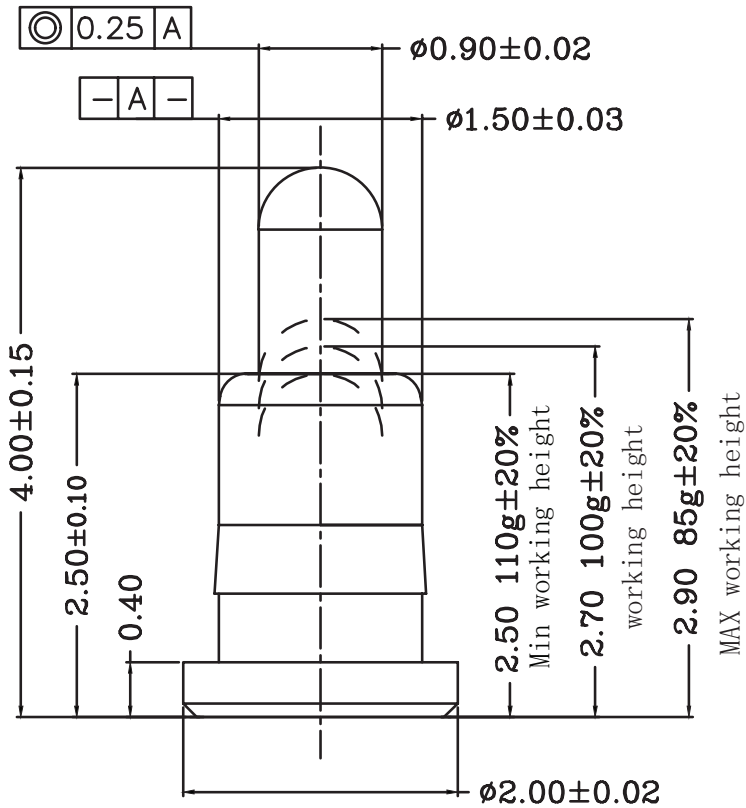

**MODEL:** CPG-26-SMT-TR | **DESCRIPTION:** POGO PIN**FEATURES**

- pogo pin
- surface mount
- gold plated

**SPECIFICATIONS**

parameter	conditions/description	min	typ	max	units
rated voltage				12	Vdc
rated current				1	A
contact resistance	at working height			100	mΩ
force	at minimum compression	68	85	102	gf
	at working height	80	100	120	gf
	at maximum compression	88	110	132	gf
mid stroke			1.3		mm
full stroke			1.5		mm
working height			2.7		mm
life		10,000			cycles
operating temperature		-40		85	°C
RoHS	yes				

MECHANICAL DRAWING

units: mm
 tolerance:
 X.X: ±0.15 mm
 X.XX: ±0.10 mm
 PCB: ±0.05 mm
 unless otherwise noted

DESCRIPTION	MATERIAL	PLATING/COLOR
barrel	brass	0.10 µm min gold over 1.4 µm min nickel
plunger	brass	0.25 µm min gold over 1.4 µm min nickel
spring	stainless steel wire	
housing	high temp. plastic [UL94V-0]	black

Recommended PCB Layout
Top View

PACKAGING

units: mm

Reel Size: $\varnothing 330$ mm

Reel QTY: 1,500 pcs per reel

REVISION HISTORY

rev.	description	date
1.0	initial release	11/06/2024

The revision history provided is for informational purposes only and is believed to be accurate.