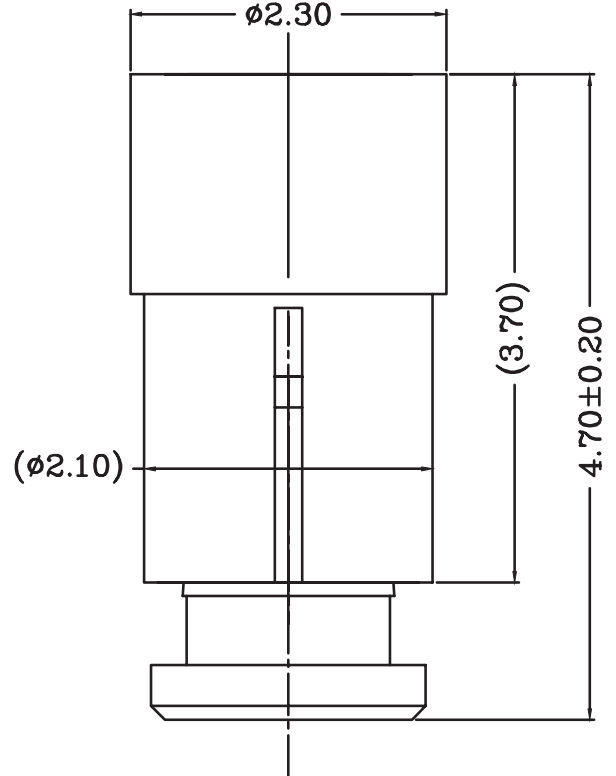

**MODEL:** CPG-26-SMT-TR | **DESCRIPTION:** POGO PIN**FEATURES**

- pogo pin
- surface mount
- gold plated

**SPECIFICATIONS**

parameter	conditions/description	min	typ	max	units
rated voltage				12	Vdc
rated current				1	A
contact resistance	at working height			100	mΩ
force	at minimum compression	68	85	102	gf
	at working height	80	100	120	gf
	at maximum compression	88	110	132	gf
mid stroke			1.3		mm
full stroke			1.5		mm
working height			2.7		mm
life		10,000			cycles
operating temperature		-40		85	°C
RoHS	yes				

MECHANICAL DRAWING

units: mm
 tolerance:
 X.X: ±0.15 mm
 X.XX: ±0.10 mm
 PCB: ±0.05 mm
 unless otherwise noted

DESCRIPTION	MATERIAL	PLATING/COLOR
barrel	brass	0.10 µm min gold over 1.4 µm min nickel
plunger	brass	0.25 µm min gold over 1.4 µm min nickel
spring	stainless steel wire	
housing	high temp. plastic [UL94V-0]	black

Recommended PCB Layout
Top View

PACKAGING

units: mm

Reel Size: $\varnothing 330$ mm

Reel QTY: 1,500 pcs per reel

REVISION HISTORY

rev.	description	date
1.0	initial release	11/06/2024

The revision history provided is for informational purposes only and is believed to be accurate.