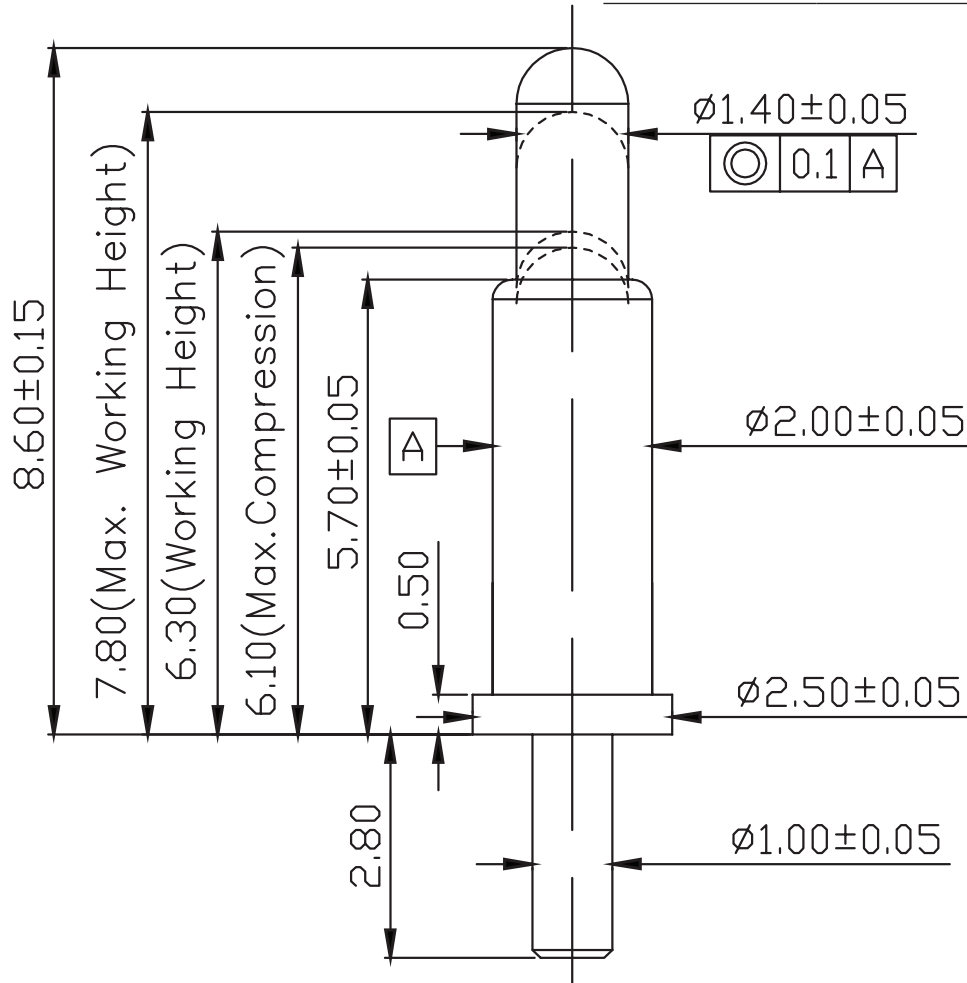

**MODEL:** CPG-05-TH-B | **DESCRIPTION:** POGO PIN**FEATURES**

- pogo pin
- through hole
- gold plated
- 6.3 mm recommended working height

**SPECIFICATIONS**

parameter	conditions/description	min	typ	max	units
rated voltage				12	Vdc
rated current				1	A
contact resistance	at working height			50	mΩ
force at mid stroke	at working height	15	30	45	gf
initial force			10		gf
mid stroke			2.3		mm
full stroke			2.5		mm
working height			6.3		mm
life		10,000			cycles
operating temperature		-20		85	°C
RoHS	yes				

## MECHANICAL DRAWING

units: mm  
 tolerance:  
 $X \leq 10$ :  $\pm 0.10$  mm  
 $10 < X \leq 20$ :  $\pm 0.15$  mm  
 PCB:  $\pm 0.05$  mm  
 unless otherwise noted

DESCRIPTION	MATERIAL	PLATING/COLOR
barrel	brass alloy	10 $\mu$ " min gold over 50-120 $\mu$ " nickel
plunger	brass alloy	20 $\mu$ " min gold over 50-120 $\mu$ " nickel
spring	SUS304	10 $\mu$ " min gold over 50-120 $\mu$ " nickel

Recommended PCB Layout  
 Top View