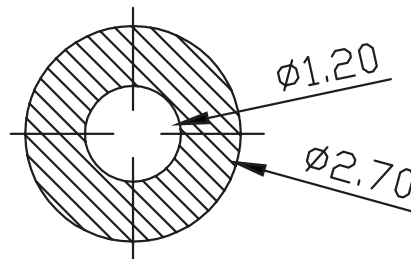

**MODEL:** CPG-05-TH-B | **DESCRIPTION:** POGO PIN**FEATURES**

- pogo pin
- through hole
- gold plated
- 6.3 mm recommended working height

**SPECIFICATIONS**

parameter	conditions/description	min	typ	max	units
rated voltage				12	Vdc
rated current				1	A
contact resistance	at working height			50	mΩ
force at mid stroke	at working height	15	30	45	gf
initial force			10		gf
mid stroke			2.3		mm
full stroke			2.5		mm
working height			6.3		mm
life		10,000			cycles
operating temperature		-20		85	°C
RoHS	yes				

## MECHANICAL DRAWING

units: mm  
 tolerance:  
 $X \leq 10$ :  $\pm 0.10$  mm  
 $10 < X \leq 20$ :  $\pm 0.15$  mm  
 PCB:  $\pm 0.05$  mm  
 unless otherwise noted

DESCRIPTION	MATERIAL	PLATING/COLOR
barrel	brass alloy	10 $\mu$ " min gold over 50-120 $\mu$ " nickel
plunger	brass alloy	20 $\mu$ " min gold over 50-120 $\mu$ " nickel
spring	SUS304	10 $\mu$ " min gold over 50-120 $\mu$ " nickel

Recommended PCB Layout  
 Top View