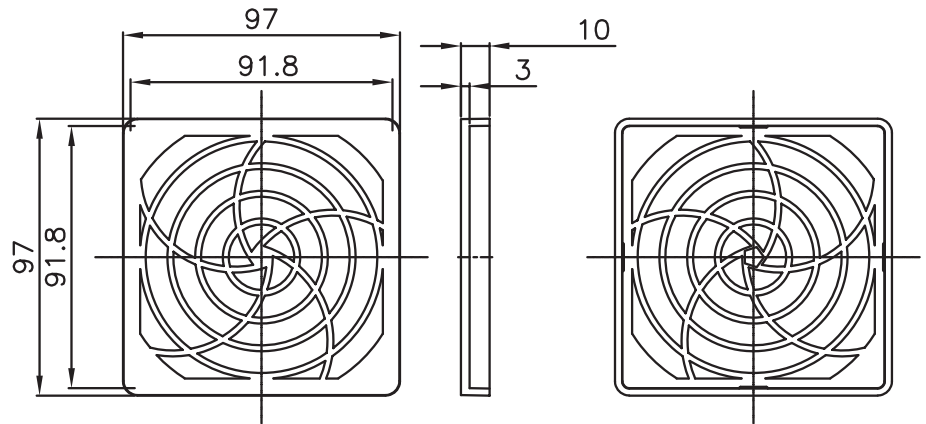

MECHANICAL DRAWING

units: mm
tolerance: ±1.0 mm
unless otherwise noted

DESCRIPTION	MATERIAL	PLATING/COLOR
housing	PA-707 (UL94HB)	black
media	polyurethane foam (30 PPI)	

UPPER HOUSING

LOWER HOUSING