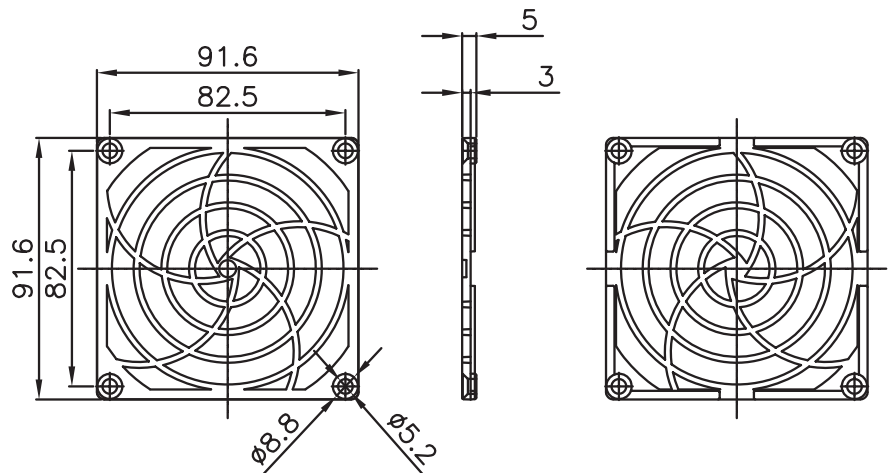

MODEL: CFFA-920 | **DESCRIPTION:** FAN FILTER

FEATURES

- 97 x 97 mm fan filter
- 82.5 mm pitch
- for use with 92 mm fan

MECHANICAL DRAWING

units: mm
tolerance: ±1.0 mm
unless otherwise noted

DESCRIPTION	MATERIAL	PLATING/COLOR
housing	PA-707 (UL94HB)	black
media	polyurethane foam (30 PPI)	

UPPER HOUSING

LOWER HOUSING