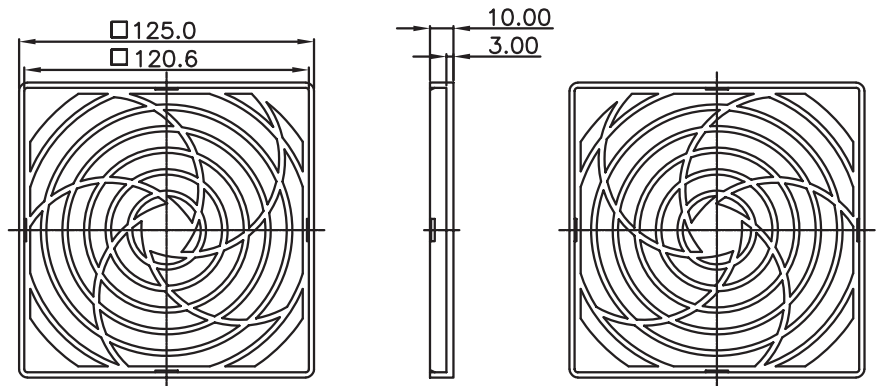

MECHANICAL DRAWING

units: mm
tolerance: ±1.0 mm
unless otherwise noted

DESCRIPTION	MATERIAL	PLATING/COLOR
housing	PA-707 (UL94HB)	black
media	polyurethane foam (30 PPI)	

UPPER HOUSING

LOWER HOUSING