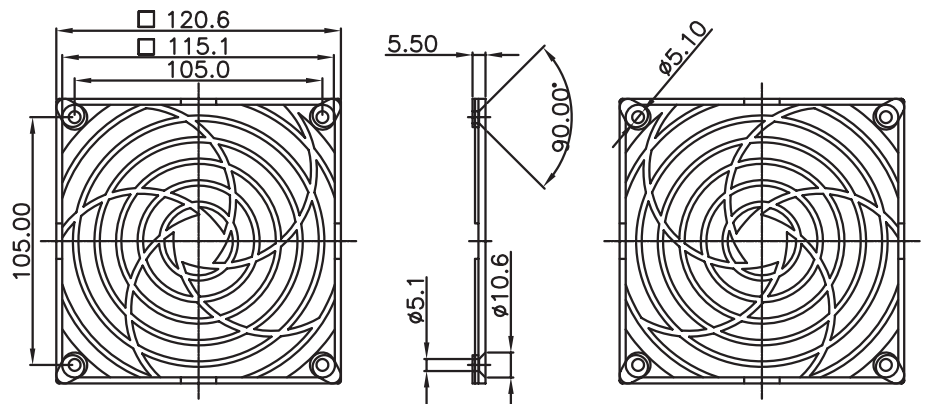

MODEL: CFFA-1200 | **DESCRIPTION:** FAN FILTER

FEATURES

- 125 x 125 mm fan filter
- 105 mm pitch
- for use with 120 mm fan

MECHANICAL DRAWING

units: mm
tolerance: ±1.0 mm
unless otherwise noted

DESCRIPTION	MATERIAL	PLATING/COLOR
housing	PA-707 (UL94HB)	black
media	polyurethane foam (30 PPI)	

UPPER HOUSING

LOWER HOUSING