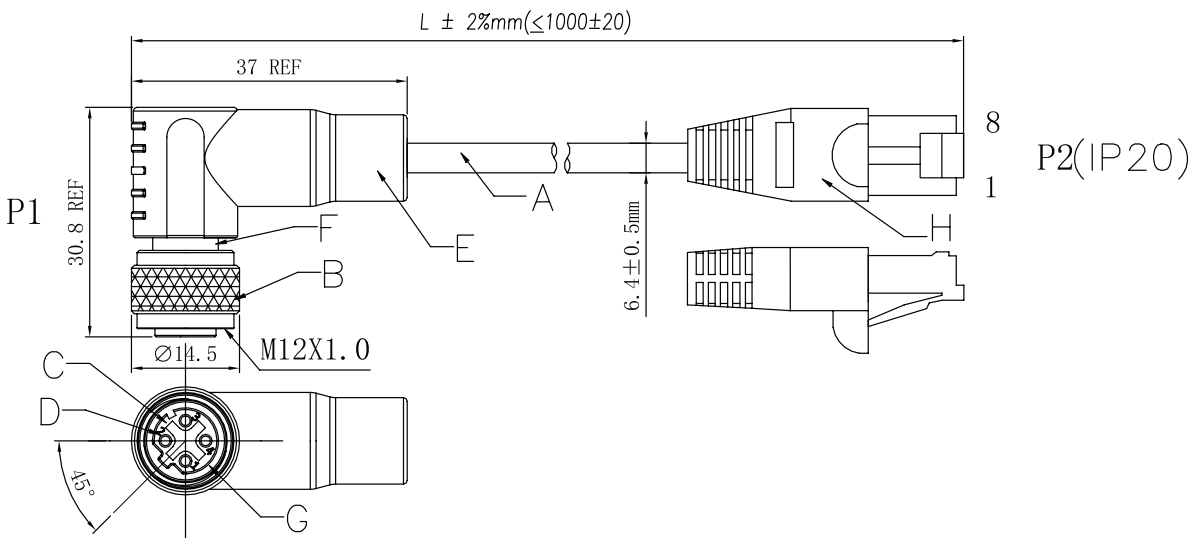

SERIES: CDM1278 | DESCRIPTION: M12 CABLE

FEATURES

- M12 molded female cable connector
- D code
- right-angle
- IP67
- 0.5, 1, 2, 3, & 5 meter length options

SPECIFICATIONS

parameter	conditions/description	min	typ	max	units
rated voltage				60	V
rated current				1.5	A
withstanding voltage	for 1 minute		1,500		Vac
contact resistance				10	mΩ
insulation resistance	at 500 Vdc for 1 minute	100			MΩ
insertion/withdrawal force		0.3		3.0	kgf
operating temperature		-25		80	°C
life		100			cycles
safety approvals	compliant with IEC61076-2-101				
flammability rating	see material table				
RoHS	yes				
IP level	IP67 (in mated condition) RJ45: IP20				

PART NUMBER KEY

CDM1278 - 04D - 01FRA - XXX - RJ45 - 67

Base Number

Cable Length:
05M = 0.5 m
1M = 1 m
2M = 2 m
3M = 3 m
5M = 5 m

MECHANICAL DRAWING

units: mm

tolerance:

0.5<X≤6.0: ±0.1 mm

6.0<X≤30.0: ±0.2 mm

unless otherwise noted

ITEM	DESCRIPTION	MATERIAL	PLATING/COLOR
A	cable	CAT5 (100 Mbps), UL2464, 26 AWG PVC jacket	
B	screw	brass	nickel
C	terminals; female	brass	gold
D	housing; female	PA66 (UL94V-0)	black
E	overmold	UL20549 PUR	black
F	shield pipe	brass	nickel
G	o-ring	FKM	green
H	connector	RJ45 8PIN shield shell	black