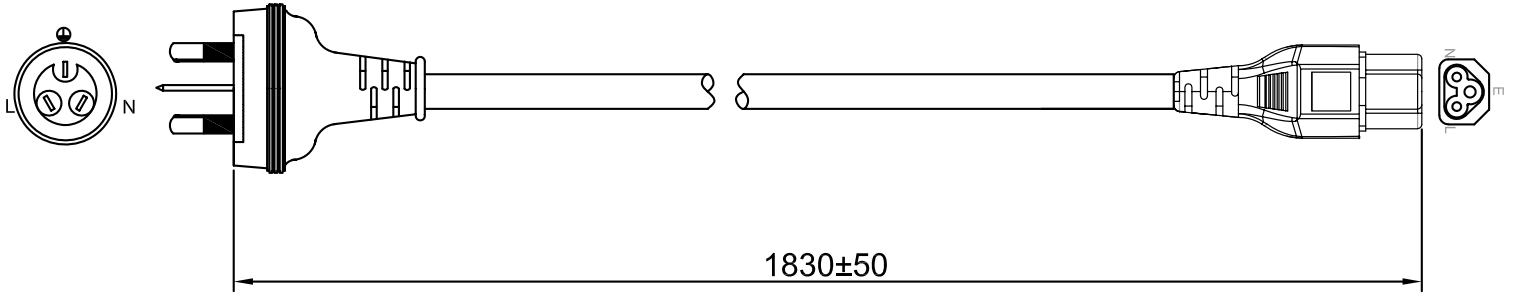

MODEL: AC9-DK | **DESCRIPTION:** 3 PRONG AC CORD, AUSTRALIA

MECHANICAL DRAWING

units: mm

WIRING COLOR:
E: Yellow/Green
N: Blue
L: Brown

REVISION HISTORY

rev.	description	date
1.0	initial release	03/01/2008
1.01	plug and connector update, safety marking placement update	09/17/2019
1.02	brand update	10/21/2020
1.03	logo, datasheet style update	04/04/2024
1.04	CUI Devices rebranded to Same Sky	09/12/2024