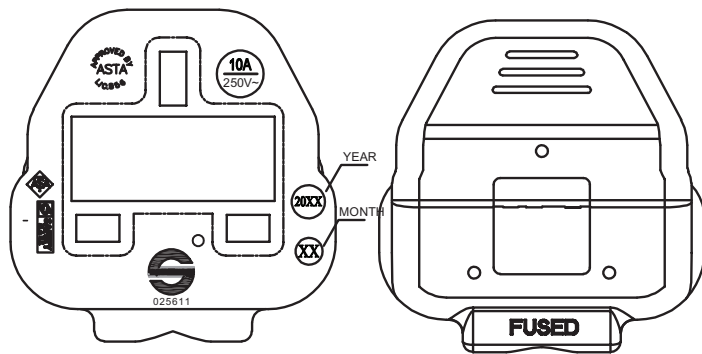

MODEL: AC-C13 UK | **DESCRIPTION:** 3 PRONG AC CORD, UNITED KINGDOM

MECHANICAL DRAWING

units: mm

WIRING COLOR:

- E: Yellow/Green
- N: Blue
- L: Brown

REVISION HISTORY

| rev. | description | date |
|------|--|------------|
| 1.0 | initial release | 06/12/2012 |
| 1.01 | updated safeties | 12/21/2017 |
| 1.02 | plug body housing changed | 06/24/2019 |
| 1.03 | plug and connector update, safety marking placement update | 09/17/2019 |
| 1.04 | brand update | 02/14/2020 |
| 1.05 | updated datasheet | 05/05/2020 |
| 1.05 | logo, datasheet style update | 10/25/2022 |
| 1.06 | CUI Devices rebranded to Same Sky | 09/12/2024 |