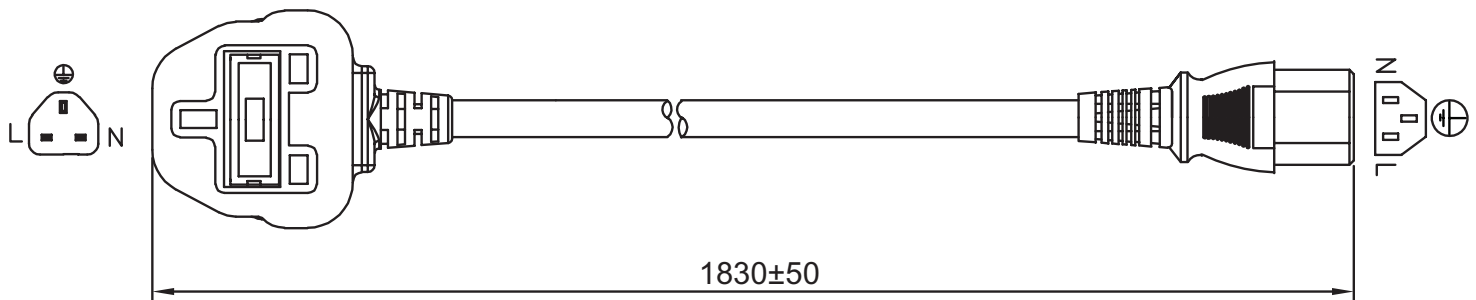

MODEL: AC-C13 UK | **DESCRIPTION:** 3 PRONG AC CORD, UNITED KINGDOM

MECHANICAL DRAWING

units: mm

WIRING COLOR:

- E: Yellow/Green
- N: Blue
- L: Brown

REVISION HISTORY

| rev. | description | date |
|------|--|------------|
| 1.0 | initial release | 06/12/2012 |
| 1.01 | updated safeties | 12/21/2017 |
| 1.02 | plug body housing changed | 06/24/2019 |
| 1.03 | plug and connector update, safety marking placement update | 09/17/2019 |
| 1.04 | brand update | 02/14/2020 |
| 1.05 | updated datasheet | 05/05/2020 |
| 1.05 | logo, datasheet style update | 10/25/2022 |
| 1.06 | CUI Devices rebranded to Same Sky | 09/12/2024 |