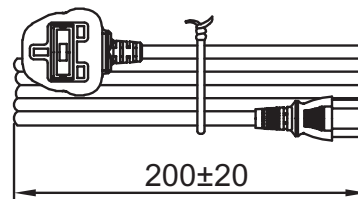

MODEL: AC-C13 UK | **DESCRIPTION:** 3 PRONG AC CORD, UNITED KINGDOM

MECHANICAL DRAWING

units: mm

WIRING COLOR:

- E: Yellow/Green
- N: Blue
- L: Brown

REVISION HISTORY

| rev. | description | date |
|------|--|------------|
| 1.0 | initial release | 06/12/2012 |
| 1.01 | updated safeties | 12/21/2017 |
| 1.02 | plug body housing changed | 06/24/2019 |
| 1.03 | plug and connector update, safety marking placement update | 09/17/2019 |
| 1.04 | brand update | 02/14/2020 |
| 1.05 | updated datasheet | 05/05/2020 |
| 1.05 | logo, datasheet style update | 10/25/2022 |
| 1.06 | CUI Devices rebranded to Same Sky | 09/12/2024 |