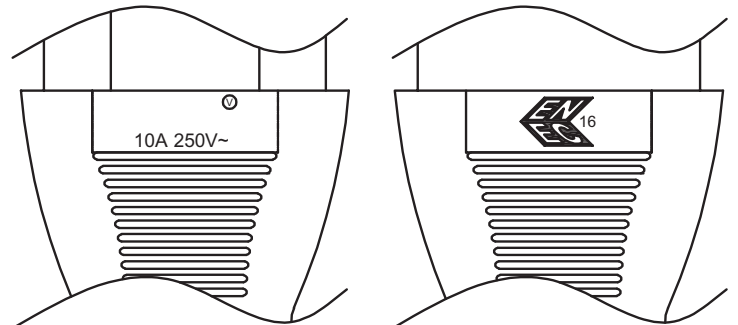

MODEL: AC-C13 UK | **DESCRIPTION:** 3 PRONG AC CORD, UNITED KINGDOM

MECHANICAL DRAWING

units: mm

WIRING COLOR:

- E: Yellow/Green
- N: Blue
- L: Brown

REVISION HISTORY

| rev. | description | date |
|------|--|------------|
| 1.0 | initial release | 06/12/2012 |
| 1.01 | updated safeties | 12/21/2017 |
| 1.02 | plug body housing changed | 06/24/2019 |
| 1.03 | plug and connector update, safety marking placement update | 09/17/2019 |
| 1.04 | brand update | 02/14/2020 |
| 1.05 | updated datasheet | 05/05/2020 |
| 1.05 | logo, datasheet style update | 10/25/2022 |
| 1.06 | CUI Devices rebranded to Same Sky | 09/12/2024 |