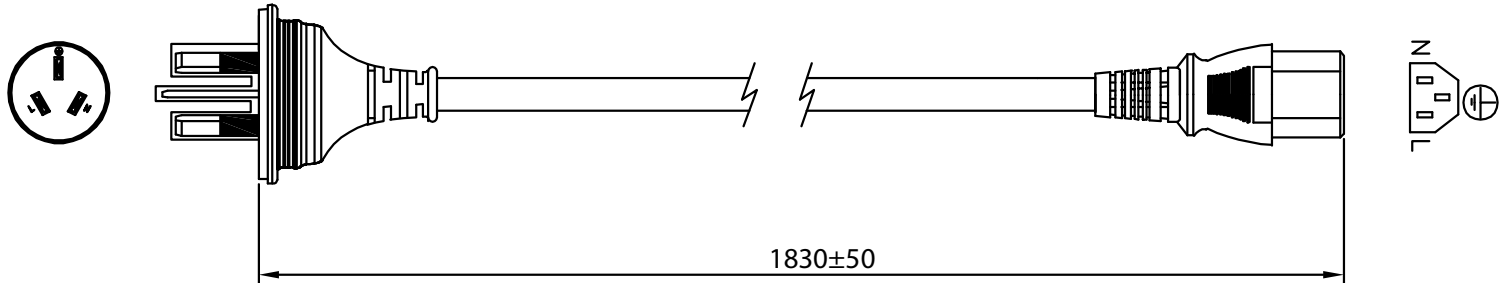

MODEL: AC-C13 CN | **DESCRIPTION:** 3 PRONG AC CORD, CHINA

MECHANICAL DRAWING

units: mm

WIRING COLOR:
E: Yellow/Green
N: Blue
L: Brown

REVISION HISTORY

rev.	description	date
1.0	initial release	06/12/2012
1.01	plug and connector update, safety marking placement update	09/17/2019
1.02	brand update	02/14/2020
1.03	updated datasheet	05/04/2020
1.04	logo, datasheet style update	10/25/2022
1.05	CUI Devices rebranded to Same Sky	09/12/2024
1.06	added insulation sheath to plug prongs	02/12/2026