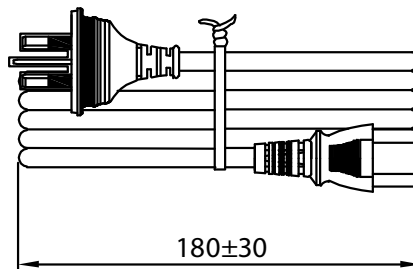

MODEL: AC-C13 CN | **DESCRIPTION:** 3 PRONG AC CORD, CHINA

MECHANICAL DRAWING

units: mm

WIRING COLOR:
E: Yellow/Green
N: Blue
L: Brown

REVISION HISTORY

rev.	description	date
1.0	initial release	06/12/2012
1.01	plug and connector update, safety marking placement update	09/17/2019
1.02	brand update	02/14/2020
1.03	updated datasheet	05/04/2020
1.04	logo, datasheet style update	10/25/2022
1.05	CUI Devices rebranded to Same Sky	09/12/2024
1.06	added insulation sheath to plug prongs	02/12/2026