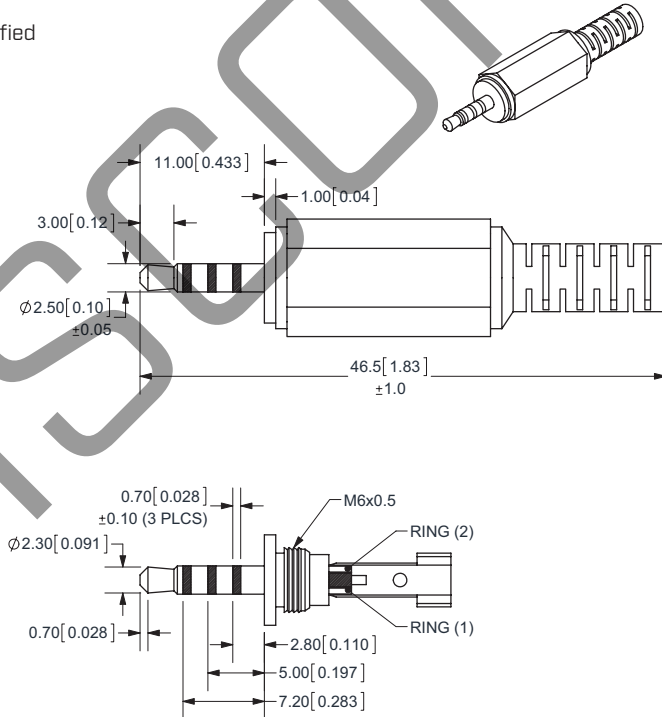

MODEL: SP-25401 | **DESCRIPTION:** AUDIO PLUG

FEATURES

- 4 conductor
- modular strain relief

SPECIFICATIONS

parameter	conditions/description	min	typ	max	units
contact resistance				30	mΩ
insulation resistance	at 500 Vdc	100			MΩ
voltage withstand	at 50/60Hz for 1 minute			500	Vac
operating temperature		-25		70	°C
RoHS	yes				

MECHANICAL DRAWING

units: mm
 tolerance: ±0.3mm
 unless otherwise specified

	MATERIAL	PLATING
tip	brass	nickel
insulator	PDM	black color
sleeve	brass	nickel
tip terminal	brass	nickel
ring (1) terminal	brass	nickel
ring (2) terminal	brass	nickel
earth terminal	brass	nickel
terminal insulator	PDM	black color
body	PVC or TPR	black color

Note: 1. All specifications measured at 10-35°C with a relative humidity of 45-85% under standard atmospheric pressure unless otherwise specified.

REVISION HISTORY

rev.	description	date
1.0	initial release	05/05/2011
1.01	body material changed to TPR	08/30/2013
1.02	brand update	10/11/2019
1.03	logo, datasheet style update	01/25/2023
1.04	CUI Devices rebranded to Same Sky	09/12/2024